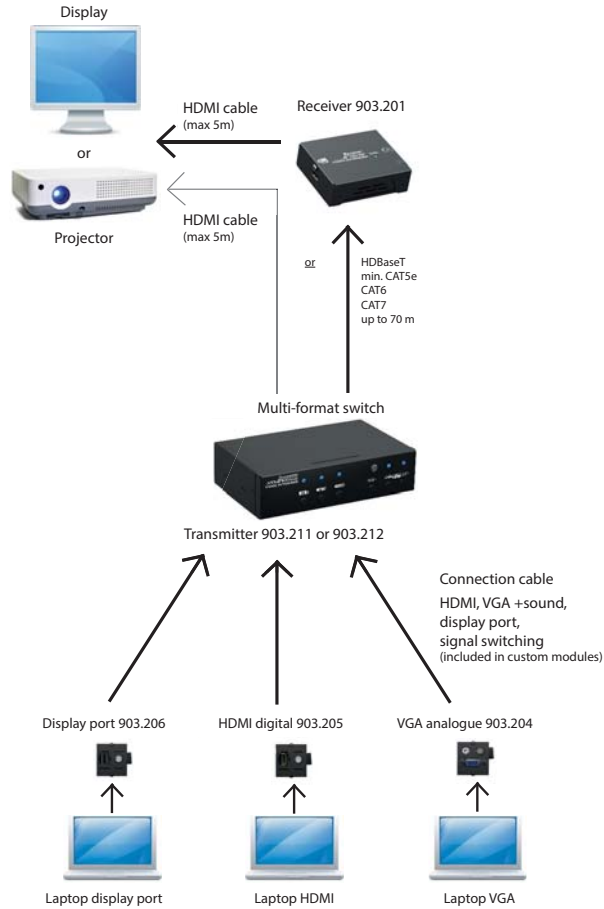

## HDBaseT SWITCH

The plug-and-play solution for meeting points and meeting rooms

It's electric.

# Small box – big impact

Share information from up to 4 devices (laptops) at the touch of a button. The buttons are already integrated in the relevant CUSTOM modules. The signals from the switch to the display or projector are either transferred via HDBaseT or as original HDMI signals.

### HDBaseT transmitter with 3 inputs

- |         |   |
|---------|---|
| 903.211 | <ul style="list-style-type: none"> <li>Input: 2 x HDMI, 1 x VGA + audio</li> <li>HDMI output + HDBaseT via RJ45</li> <li>max. 70 metre cable length</li> <li>incl. control box</li> </ul> |
|---------|---|

### HDBaseT transmitter with 4 inputs

- |         |   |
|---------|---|
| 903.212 | <ul style="list-style-type: none"> <li>Input: 2 x HDMI, 1 x VGA + audio, 1 x display port</li> <li>HDMI output + HDBaseT via RJ45</li> <li>max. 70 metre cable length</li> <li>incl. control box</li> </ul> |
|---------|---|