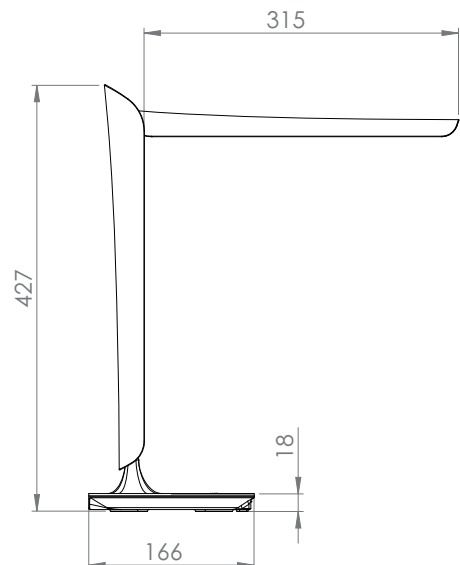

Wattage (Whole Lamp): 8W LED  
 Voltage: AC 100-240V DC 12V  
 Lumens:  $\geq 300$ LM  
 Color Temp: 4000-6500K  
 LUX: max 900  
 CRI:  $> 80$   
 Reflector (non dazzling)  
 Beam angle: 120°  
 USB: 0.7 A