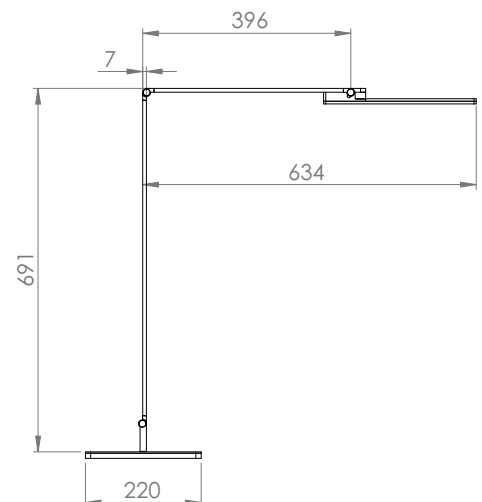

### DESK LAMP LED ORCHID

Art.No.	Size/Description	Colour	Price €
821010	See drawing	silver	225,93
821010-2	See drawing	black	225,93
821010-4	See drawing	copper	225,93

Wattage (Whole Lamp): 8W LED  
 Voltage: AC 100-240V DC 12V  
 Lumens:  $\geq 600$ LM  
 Color Temp: 3000K  
 LUX: max 1660  
 CRI:  $> 80$   
 Reflector (non dazzling)  
 Beam angle: 120°

Wattage (Whole Lamp): 8W LED  
 Voltage: AC 100-240V DC 12V  
 Lumens:  $\geq 300$ LM  
 Color Temp: 4000-6500K  
 LUX: max 900  
 CRI:  $> 80$   
 Reflector (non dazzling)  
 Beam angle: 120°  
 USB: 0.7 A