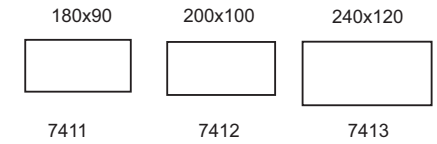

Storage

Carcass white.

Top, bottom, edge panel: Highgloss white, black soft touch, rosewood veneer, zebrano veneer, maple veneer, oak veneer.

Witteveen Projectinrichting
Ouderkerk a/d Amstel
Tel: 020 - 496 5030
Fax: 020 - 496 3052
info@witteveen.nl
www.project-inrichting.nl
www.staand-werken.nl