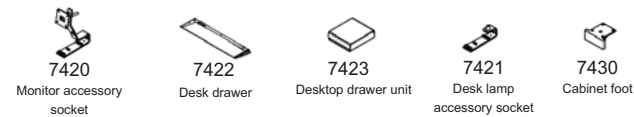

Desk Accessories