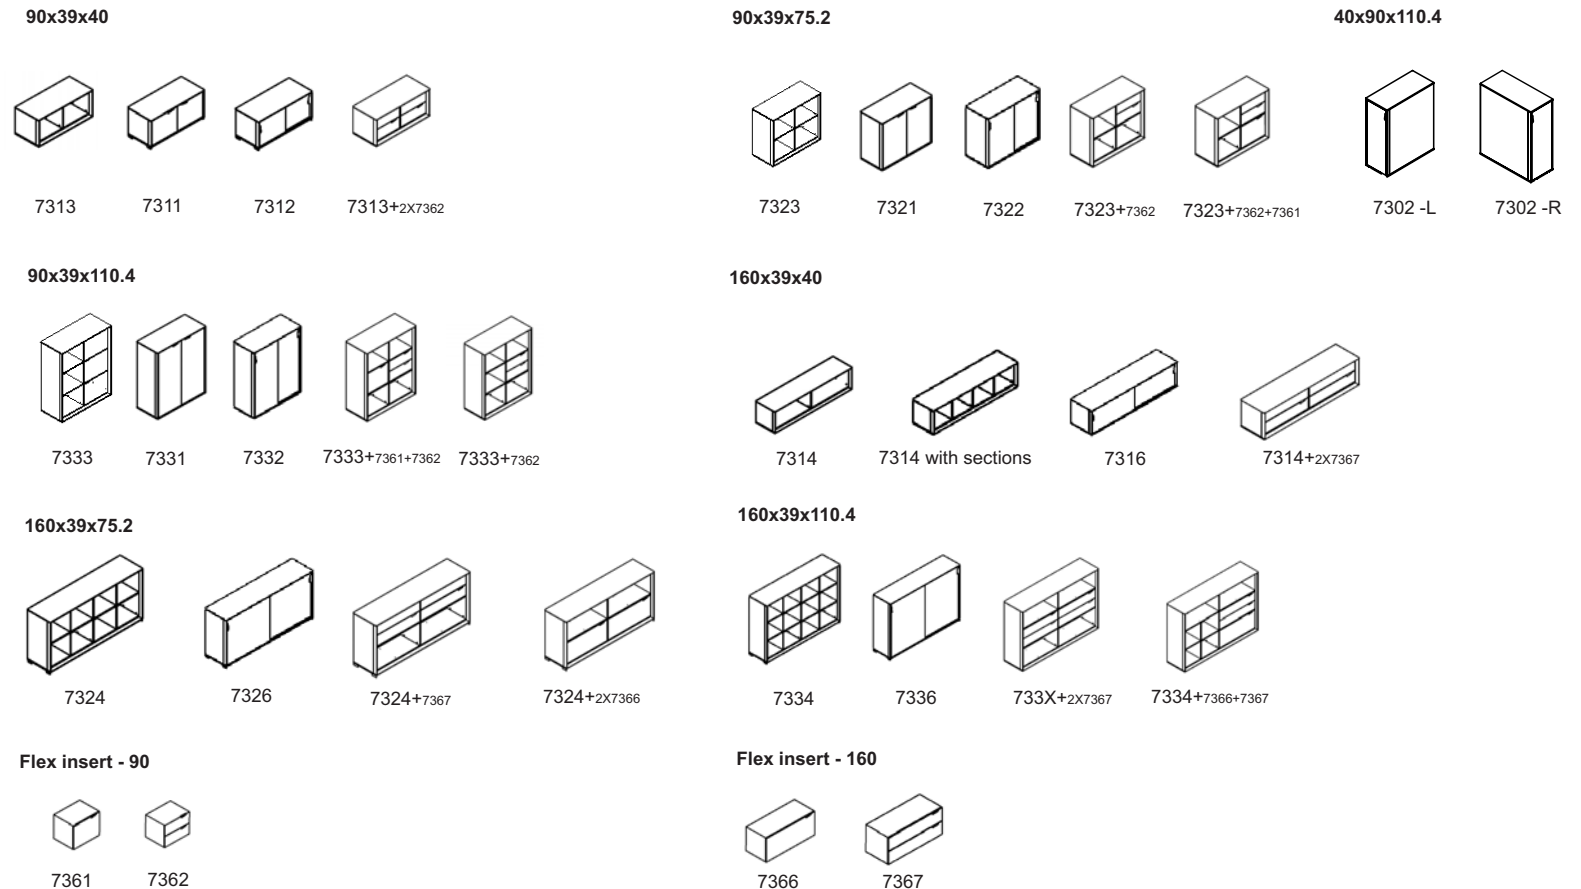

Storage

Carcass white.

Top, bottom, edge panel: Highgloss white, black soft touch, rosewood veneer, zebrano veneer, maple veneer, oak veneer.

Witteveen Projectinrichting
Ouderkerk a/d Amstel
Tel: 020 - 496 5030
Fax: 020 - 496 3052
info@witteveen.nl
www.project-inrichting.nl
www.staand-werken.nl