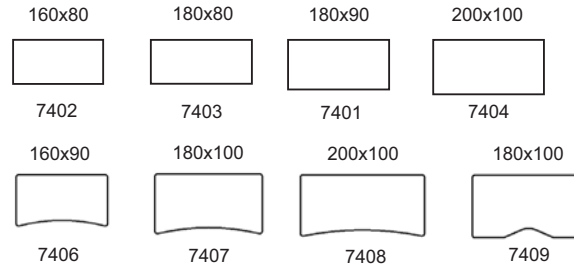

Product Line

Electric Height Adjustable Desks

Soft Stone, white compact laminate, black soft touch, rosewood veneer, zebrano veneer, maple veneer, oak veneer, laminate.

Frames: Black or white. Delivered with cable tray.

Feet: Polished alu.