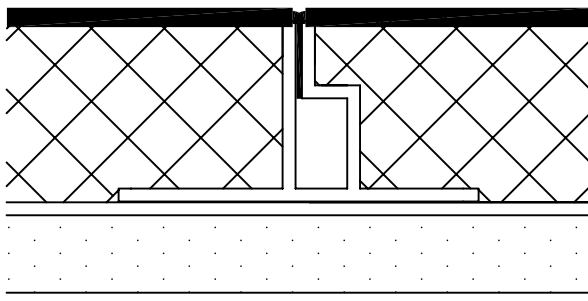

EDGE @ VINYL BASE

EDGE @ WOOD BASE

EDGE @ INSIDE CORNER

EDGE @ CEILING

MIDSEAM

NOTE: DETAILS ARE AVAILABLE AT www.novawall.com
FOR DOWNLOAD IN AutoCAD® FORMAT.

1" SQUARE CLASSIC EDGE DETAILS

SCALE: 1" = 1"

NOTE: DETAILS ARE AVAILABLE AT www.novawall.com
 FOR DOWNLOAD IN AutoCAD FORMAT.

1" SQUARE CLASSIC EDGE DETAILS

SCALE: 1" = 1"

NOVAWALL SYSTEMS, INC.

885-B SOUTH PICKETT STREET
 ALEXANDRIA, VIRGINIA 22304
 (P) 800.695.6682