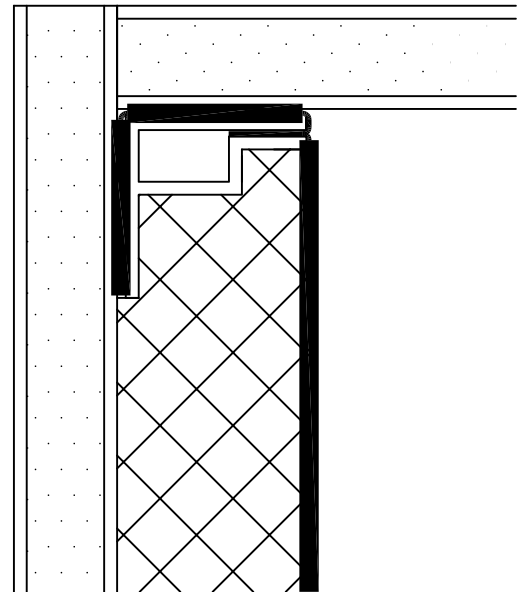

EDGE @ VINYL BASE

EDGE @ WOOD BASE

EDGE @ INSIDE CORNER

EDGE @ CEILING

MIDSEAM

NOTE: DETAILS ARE AVAILABLE AT www.novawall.com
FOR DOWNLOAD IN AutoCAD® FORMAT.

1" SQUARE CLASSIC EDGE DETAILS

SCALE: 1" = 1"

NOTE: DETAILS ARE AVAILABLE AT www.novawall.com
 FOR DOWNLOAD IN AutoCAD FORMAT.

1" SQUARE CLASSIC EDGE DETAILS

SCALE: 1" = 1"

NOVAWALL SYSTEMS, INC.

885-B SOUTH PICKETT STREET
 ALEXANDRIA, VIRGINIA 22304
 (P) 800.695.6682