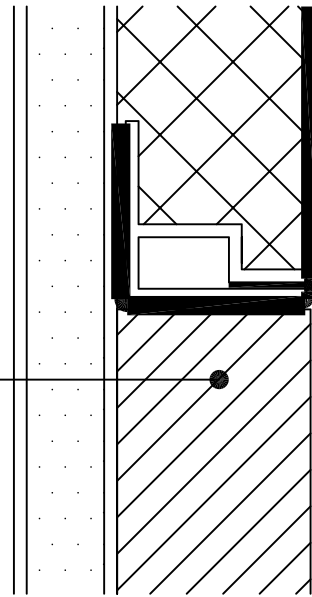

EDGE @ VINYL BASE

EDGE @ WOOD BASE

EDGE @ INSIDE CORNER

EDGE @ CEILING

MIDSEAM

NOTE: DETAILS ARE AVAILABLE AT www.novawall.com
FOR DOWNLOAD IN AutoCAD® FORMAT.

1" SQUARE CLASSIC EDGE DETAILS

SCALE: 1" = 1"

NOTE: DETAILS ARE AVAILABLE AT www.novawall.com
 FOR DOWNLOAD IN AutoCAD FORMAT.

1" SQUARE CLASSIC EDGE DETAILS

SCALE: 1" = 1"

NOVAWALL SYSTEMS, INC.

885-B SOUTH PICKETT STREET
 ALEXANDRIA, VIRGINIA 22304
 (P) 800.695.6682