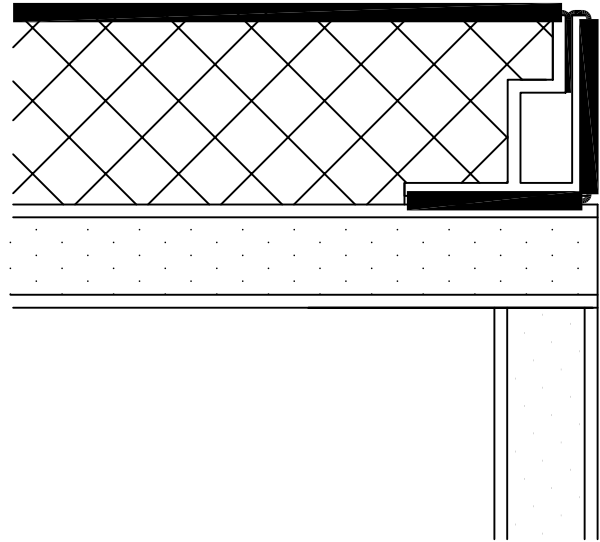

EDGE @ OUTSIDE CORNER