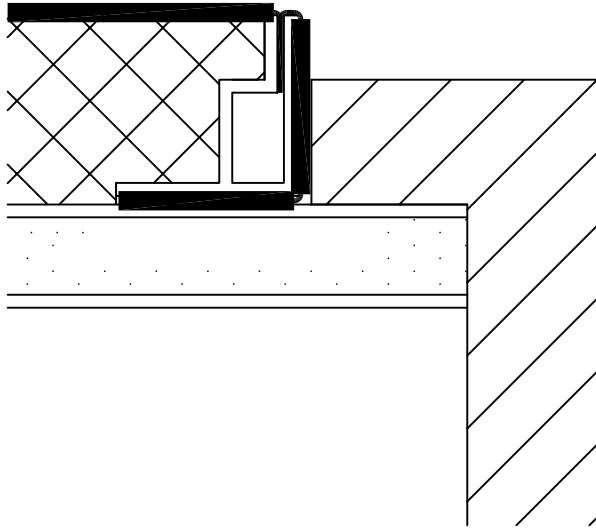

EDGE @ DOOR JAMB