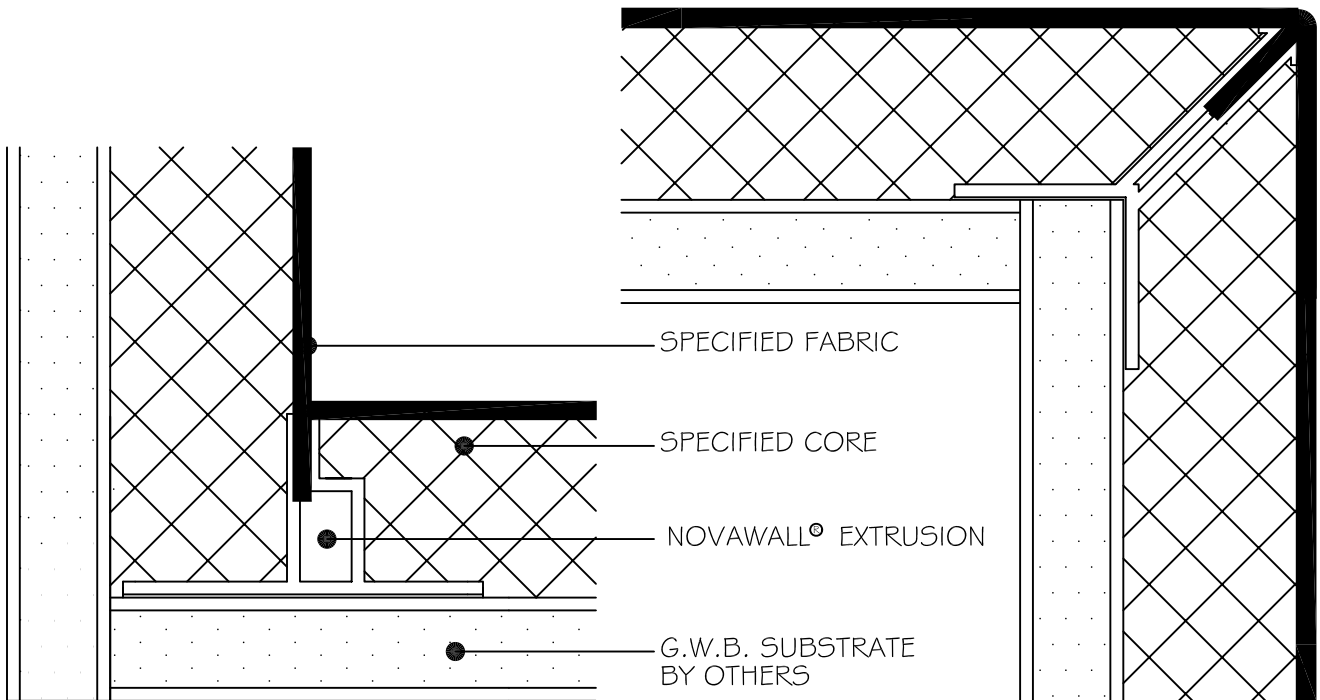

EDGE @ VINYL BASE

EDGE @ WOOD BASE

EDGE @ INSIDE CORNER

EDGE @ CEILING

MIDSEAM

NOTE: DETAILS ARE AVAILABLE AT www.novawall.com
FOR DOWNLOAD IN AutoCAD® FORMAT.

1" SQUARE CLASSIC EDGE DETAILS

SCALE: 1" = 1"

NOVAWALL SYSTEMS, INC.

885-B SOUTH PICKETT STREET
ALEXANDRIA, VIRGINIA 22304
(P) 800.695.6682

EDGE @ DOOR JAMB

EDGE @ OUTSIDE CORNER

INSIDE CORNER

OUTSIDE CORNER

Witteveen Projectinrichting
 Ouderkerk a/d Amstel
 Tel: 020 - 496 5030
 Fax: 020 - 496 3052
 info@witteveen.nl
 www.project-inrichting.nl
 www.scheidingswand.net

NOTE: DETAILS ARE AVAILABLE AT www.novawall.com
 FOR DOWNLOAD IN AutoCAD FORMAT.

1" SQUARE CLASSIC EDGE DETAILS

SCALE: 1" = 1"

NOVAWALL SYSTEMS, INC.

885-B SOUTH PICKETT STREET
 ALEXANDRIA, VIRGINIA 22304
 (P) 800.695.6682