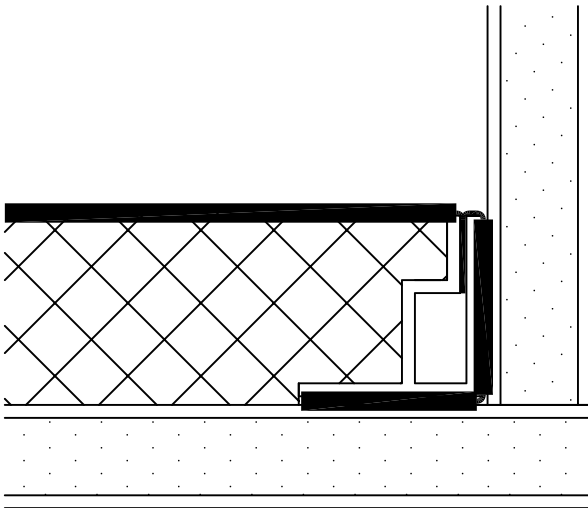

EDGE @ VINYL BASE

EDGE @ WOOD BASE

EDGE @ INSIDE CORNER

EDGE @ CEILING

MIDSEAM

NOTE: DETAILS ARE AVAILABLE AT www.novawall.com
FOR DOWNLOAD IN AutoCAD® FORMAT.

1" SQUARE CLASSIC EDGE DETAILS

SCALE: 1" = 1"

NOVAWALL SYSTEMS, INC.

885-B SOUTH PICKETT STREET
ALEXANDRIA, VIRGINIA 22304
(P) 800.695.6682

EDGE @ DOOR JAMB

EDGE @ OUTSIDE CORNER

INSIDE CORNER

OUTSIDE CORNER

Witteveen Projectinrichting
 Ouderkerk a/d Amstel
 Tel: 020 - 496 5030
 Fax: 020 - 496 3052
 info@witteveen.nl
 www.project-inrichting.nl
 www.scheidingswand.net

NOTE: DETAILS ARE AVAILABLE AT www.novawall.com
 FOR DOWNLOAD IN AutoCAD FORMAT.

1" SQUARE CLASSIC EDGE DETAILS

SCALE: 1" = 1"

NOVAWALL SYSTEMS, INC.

885-B SOUTH PICKETT STREET
 ALEXANDRIA, VIRGINIA 22304
 (P) 800.695.6682