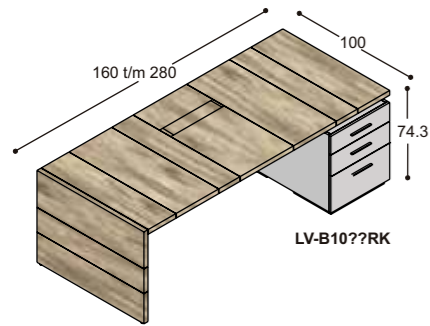

Matching conference tables are available in depths of 100, 120 or 160 cm, with a length of up to 310 cm. The 110-centimetre-high standing tables are available in lengths of up to 210 cm.

The LV collection is available in 'wild walnut' and 'wild oak', or in an exciting mix of different paint finish colours and surface structures, including monochromatic, effect, high-gloss and decorative finishes.

design > Marieke Castelijin

design > Marieke Castelijin

collectie LV

voorbeeldwerkplekken
(standaard hoogte 74.3cm,
op aanvraag ook leverbaar
op 76.3cm & 78.3cm hoog)

LV-B10??LK

LV-B10??RK

LV-B10??LZ

LV-B10??RZ

120 t/m 210
100/120/160

120 t/m 210
100/120/160

lage tafels

77.8
80
30.8

vergadetafels met stroken
in verschillende structuren

150 t/m 290
100/120/160

150 t/m 290
100/120/160

130 t/m 270
100/120/160