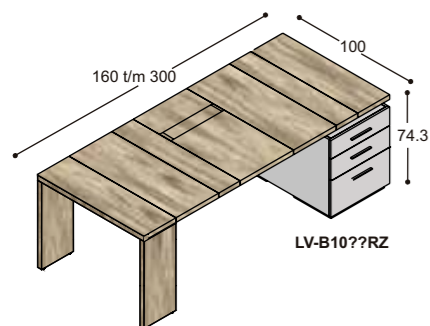

Matching conference tables are available in depths of 100, 120 or 160 cm, with a length of up to 310 cm. The 110-centimetre-high standing tables are available in lengths of up to 210 cm.

The LV collection is available in 'wild walnut' and 'wild oak', or in an exciting mix of different paint finish colours and surface structures, including monochromatic, effect, high-gloss and decorative finishes.

design > Marieke Castelijin

design > Marieke Castelijin

collectie LV

voorbeeldwerkplekken
(standaard hoogte 74.3cm,
op aanvraag ook leverbaar
op 76.3cm & 78.3cm hoog)

LV-B10??LK

LV-B10??RK

LV-B10??LZ

LV-B10??RZ