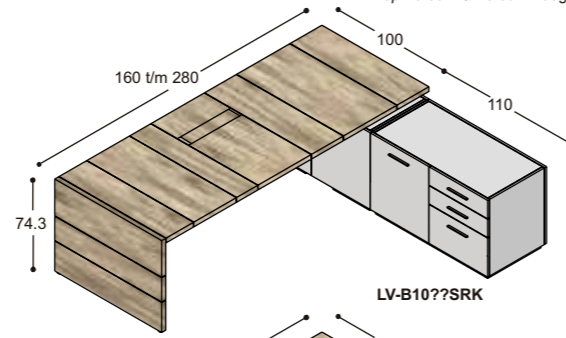

collectie LV

voorbeeldwerkplekken
(standaard hoogte 74.3cm,
op aanvraag ook leverbaar
op 76.3cm & 78.3cm hoog)

sta-tafels
(vaste hoogte 110cm)

collectie LV

benchtafels
(standaard hoogte 74.3cm,
op aanvraag ook leverbaar
op 76.3 & 78.3cm hoog)