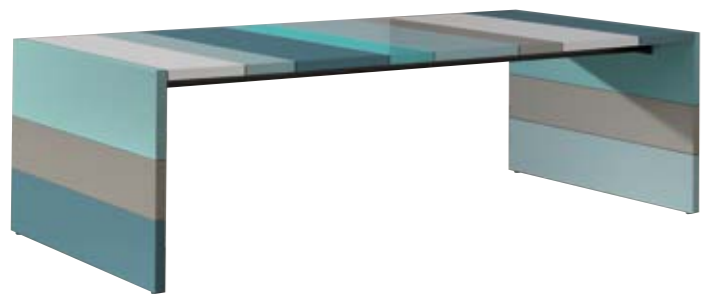

Voor meer informatie en dealeradressen: www.castelijns.nl/projecten

The desks and tables in the LV collection (designed in 2006 by Marieke Castelijns) feature individual wooden strips of 20, 30, 40 and 50 cm wide, allowing you to create your own table or desk surface. In this way, you determine not only the eventual length of your table, but also the 'visual rhythm' of the surface joints: at orderly, evenly-spaced intervals, or in a playful pattern of varying widths. In addition, you can decide whether the table or desk surface should consist of a single type of wood, or a surprising combination of vibrant paint finish colours. The individual wooden strips also make it possible to replace strips, change their colour or make a range of other adjustments to adapt your table to changing tastes and requirements.

Matching conference tables are available in depths of 100, 120 or 160 cm, with a length of up to 310 cm. The 110-centimetre-high standing tables are available in lengths of up to 210 cm.

The LV collection is available in 'wild walnut' and 'wild oak', or in an exciting mix of different paint finish colours and surface structures, including monochromatic, effect, high-gloss and decorative finishes.

design > Marieke Castelijin

design > Marieke Castelijin

collectie LV

voorbeeldwerkplekken
(standaard hoogte 74.3cm,
op aanvraag ook leverbaar
op 76.3cm & 78.3cm hoog)

LV-B10??LK

LV-B10??RK

LV-B10??LZ

LV-B10??RZ