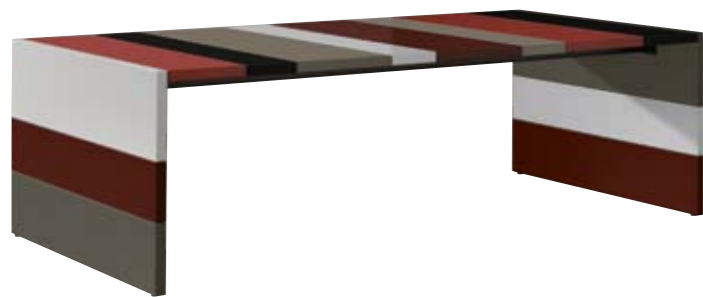

Voor meer informatie en dealeradressen: www.castelijns.nl/projecten

The desks and tables in the LV collection (designed in 2006 by Marieke Castelijns) feature individual wooden strips of 20, 30, 40 and 50 cm wide, allowing you to create your own table or desk surface. In this way, you determine not only the eventual length of your table, but also the 'visual rhythm' of the surface joints: at orderly, evenly-spaced intervals, or in a playful pattern of varying widths. In addition, you can decide whether the table or desk surface should consist of a single type of wood, or a surprising combination of vibrant paint finish colours. The individual wooden strips also make it possible to replace strips, change their colour or make a range of other adjustments to adapt your table to changing tastes and requirements.

Matching conference tables are available in depths of 100, 120 or 160 cm, with a length of up to 310 cm. The 110-centimetre-high standing tables are available in lengths of up to 210 cm.

The LV collection is available in 'wild walnut' and 'wild oak', or in an exciting mix of different paint finish colours and surface structures, including monochromatic, effect, high-gloss and decorative finishes.

design > Marieke Castelijin

design > Marieke Castelijin

collectie LV

voorbeeldwerkplekken
(standaard hoogte 74.3cm,
op aanvraag ook leverbaar
op 76.3cm & 78.3cm hoog)

LV-B10??LK

LV-B10??RK

LV-B10??LZ

LV-B10??RZ