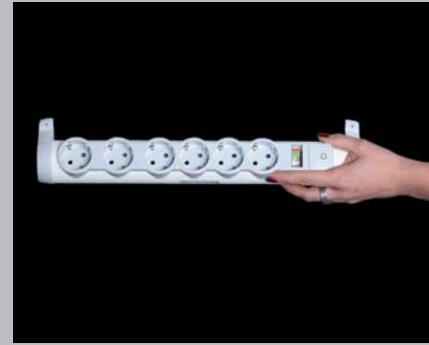

Götessons electrical products as seen bellow are standard for the following countries.

**Gotessons
standard**

- Germany
- Austria
- Netherlands
- Italy
- Portugal
- Sweden
- Norway
- Finland
- Slovenia
- Afghanistan
- Andorra
- Romania
- Vatican City
- San Marino
- Hungary
- Estonia
- South Korea
- Indonesia
- Iceland
- Chile
- Part of El Salvador
- Bulgaria

Powerport

Turnabel junction box

Powerbox

Powercenter

Junction box complete

Savepower

+ all switches.

For more information please see page 2.