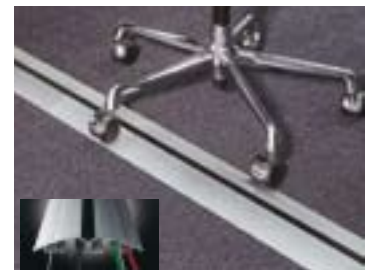

Cable collector Ø 22

Flexible plastic collector for cables, to be opened and closed with a simple tool.

Floor cable collector aluminium

Channel system for separating cables.