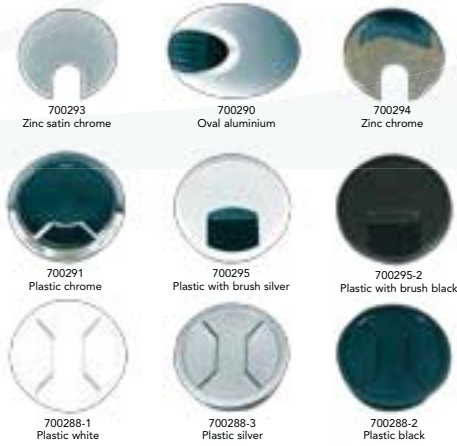

Cable Grommets

Cable collector in fabric with zip