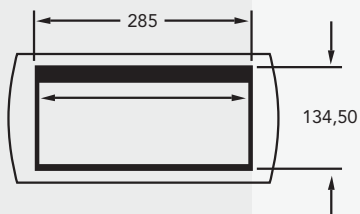

Power Box

Table cut out 285 x 135 mm.