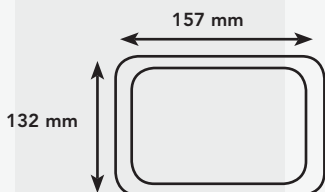

Power Box Conference

Table cut out 592 x 135 mm.

Mini Power Box

Table cut out 148 x 122 mm.

Note! Corner radius 12

PRODUCT INFORMATION

Art.No	Size/Description (all dimensions in mm)	Colour	Price €
--------	--	--------	---------