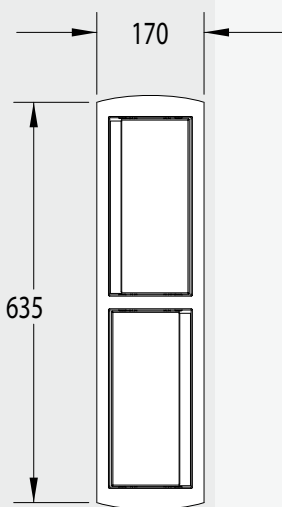

Power Box Conference

Table cut out 592 x 135 mm.

Mini Power Box

Table cut out 148 x 122 mm.

Note! Corner radius 12

PRODUCT INFORMATION

Art.No	Size/Description (all dimensions in mm)	Colour	Price €
--------	--	--------	---------