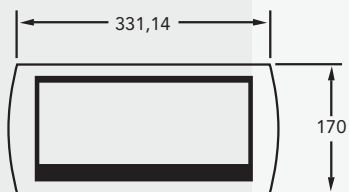

Floor Cable Collector (environment friendly TPE plastic)

730000		grey	
--------	--	------	--

Price/metre, easy to cut.

Tape

731000	Adhesive tape for floor cable collectors		
--------	--	--	--

Power Box

Table cut out 285 x 135 mm.

Power Box Conference

Table cut out 592 x 135 mm.

Mini Power Box

Table cut out 148 x 122 mm.

Note! Corner radius 12

PRODUCT INFORMATION

Art.No	Size/Description (all dimensions in mm)	Colour	Price €
--------	--	--------	---------