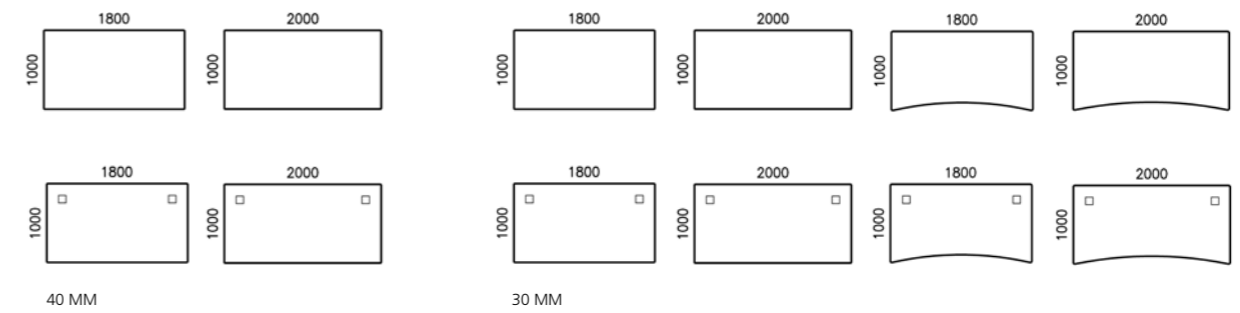

FORSIDE: TOWER / FRONT: TOWER

BAGSIDE: KABEL OPBEVARING / BACK: WIRE MANAGEMENT

REOLER / SHELF UNITS

KAPPER & TOPPLADER FOR REOLER / COVERS & TOPS FOR SHELF UNITS

TILBEHØR / ACCESSORIES

BORDPLADER / WORK SURFACES