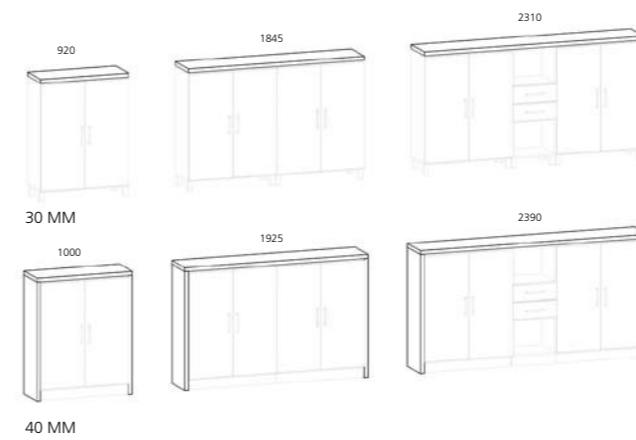

FORSIDE: TOWER / FRONT: TOWER

BAGSIDE: KABEL OPBEVARING / BACK: WIRE MANAGEMENT

REOLER / SHELF UNITS

KAPPER & TOPPLADER FOR REOLER / COVERS & TOPS FOR SHELF UNITS

TILBEHØR / ACCESSORIES

BORDPLADER / WORK SURFACES