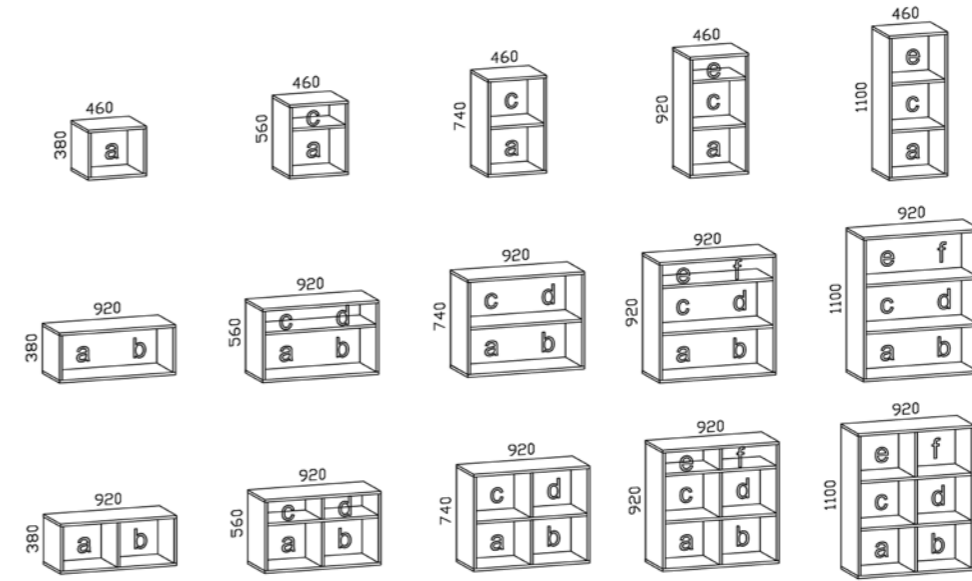

FORSIDE: TOWER / FRONT: TOWER

BAGSIDE: KABEL OPBEVARING / BACK: WIRE MANAGEMENT

REOLER / SHELF UNITS

KAPPER & TOPPLADER FOR REOLER / COVERS & TOPS FOR SHELF UNITS

TILBEHØR / ACCESSORIES

BORDPLADER / WORK SURFACES