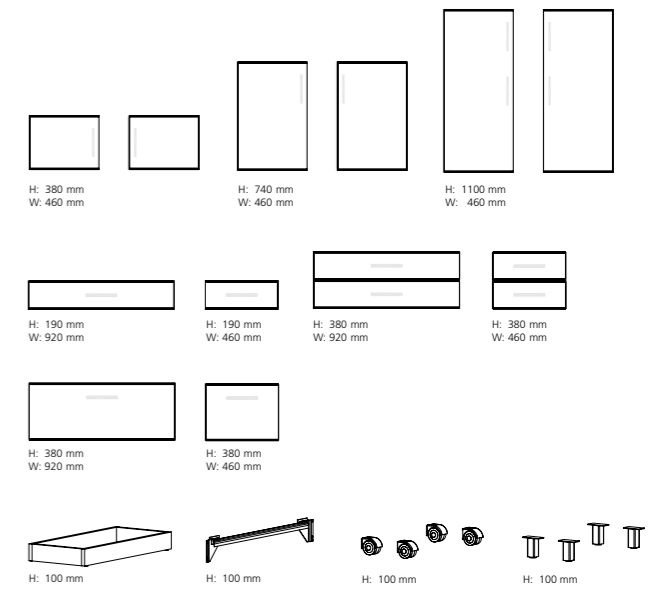

FORSIDE: TOWER / FRONT: TOWER

BAGSIDE: KABEL OPBEVARING / BACK: WIRE MANAGEMENT

REOLER / SHELF UNITS

KAPPER & TOPPLADER FOR REOLER / COVERS & TOPS FOR SHELF UNITS

TILBEHØR / ACCESSORIES

BORDPLADER / WORK SURFACES