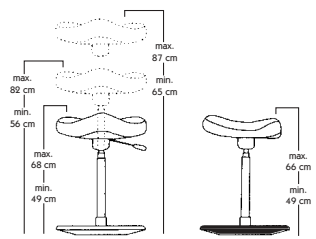

Move II features a Move small seat with a normal Move plate and gas-lift. Available in the same heights as Move: normal, high and extra high.

Customer's own fabric:
0,55 x 1,40 m
leather: 1 m²

Extra

A rubber sole is delivered as an accessory and can be ordered separately.

MOVE small™

DESIGN: PER ØIE
H 49-66 CM

For children as well as adults

Move small is ideal in a school situation or for use at home. Suitable for children 7+. Rubber sole is delivered as standard.

Customer's own fabric:
0,55 x 1,40 m/
leather: 1 m²