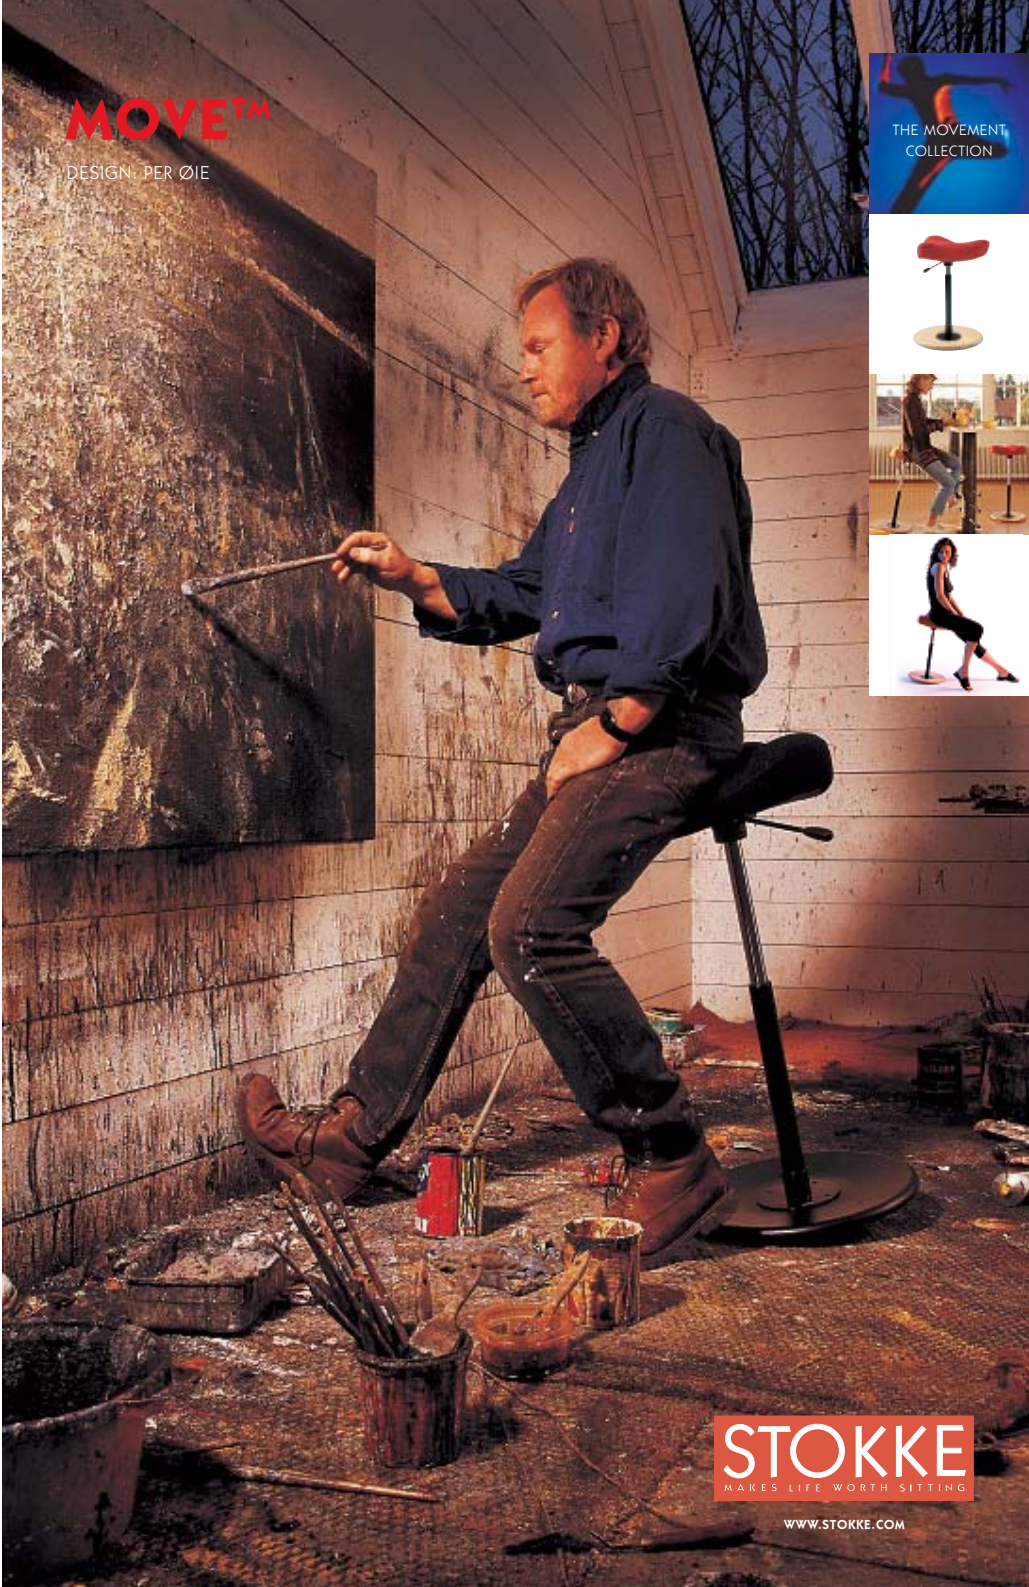

MOVE™

DESIGN: PER ØIE

MOVE™

DESIGN: PER ØIE
H 49-68 CM, 56-82 CM,
65-87 CM

The ingenious standing support

A multi purpose stool that lets the body move fully through 360 degrees. Perfect as a standing support. Easy to use and light enough to move around with you. Has a comfortable saddle shaped seat, and adjustable gas-lift available in 3 heights.

Customer's own fabric:
0,55 x 1,40 m
leather: 1 m²

Extra

A rubber sole is delivered as an accessory and can be ordered separately.

MOVE II™

DESIGN: PER ØIE
H 49-87 CM, 56-82 CM,
65-87 CM

Big Move with a smaller seat

Move II features a Move small seat with a normal Move plate and gas-lift. Available in the same heights as Move: normal, high and extra high.

Customer's own fabric:
0,55 x 1,40 m
leather: 1 m²

Extra

A rubber sole is delivered as an accessory and can be ordered separately.

MOVE small™

DESIGN: PER ØIE
H 49-66 CM

For children as well as adults

Move small is ideal in a school situation or for use at home. Suitable for children 7+. Rubber sole is delivered as standard.

Customer's own fabric:
0,55 x 1,40 m/
leather: 1 m²