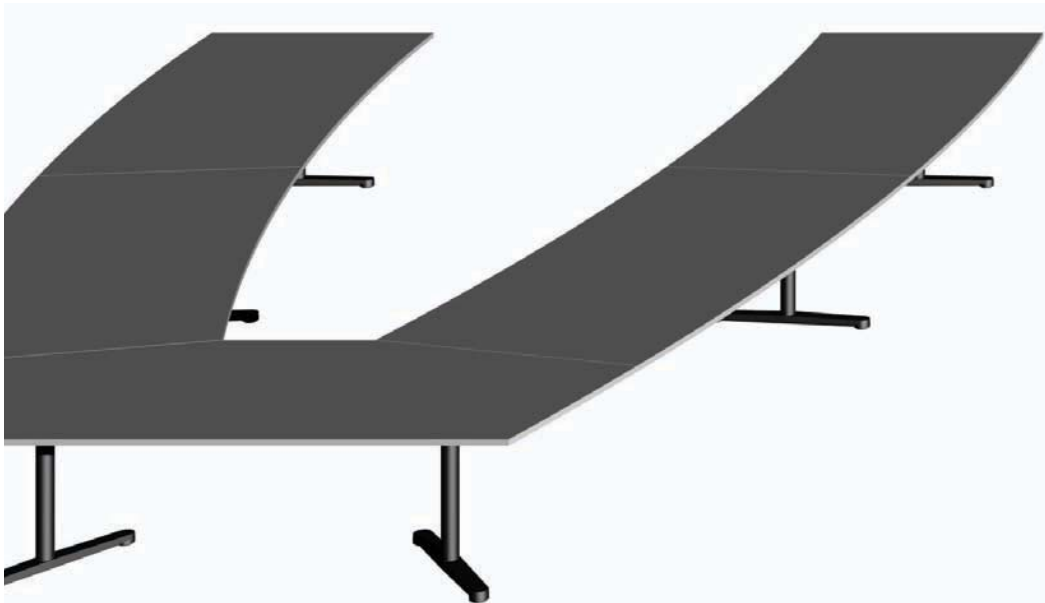

669_70

Table configuration, barrel-shaped (side open)

	Min	Max
number of seating places	12	21
length (mm)	4000	6500
width (mm)	3000	4500
number of tabletops	5	
price ca. (EUR)	11.850	21.900