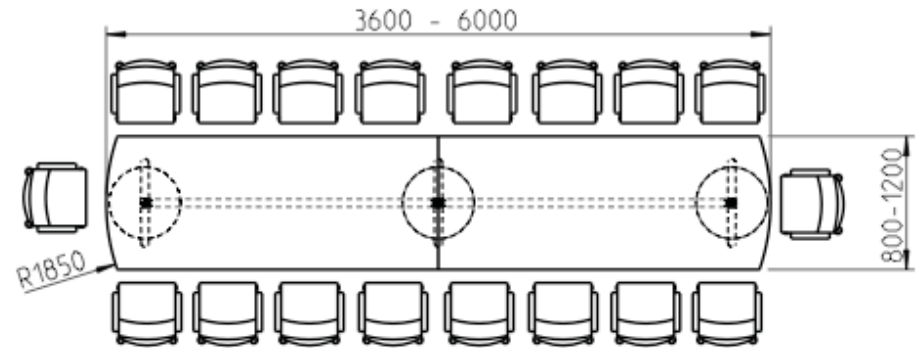

669_05

Table configuration, barrel-shaped

| | Min | Max |
|--------------------------|------------------|-------|
| number of seating places | 12* ₁ | 18 |
| length (mm) | 3600 | 6000 |
| width (mm) | 1000 | 1200 |
| number of tabletops | 2 | |
| price ca. (EUR) | 4.420 | 9.200 |

*₁ Person on long side at gap.

669_07

Table configuration, rounded short edge

| | Min | Max |
|--------------------------|------------------|-------|
| number of seating places | 12* ₁ | 18 |
| length (mm) | 3600 | 6000 |
| width (mm) | 800 | 1200 |
| number of tabletops | 2 | |
| price ca. (EUR) | 4.370 | 9.200 |

*₁ Person on long side at gap.

669_40

Table configuration, barrel-shaped

| | Min | Max |
|--------------------------|-------|--------|
| number of seating places | 12 | 18 |
| length (mm) | 3000 | 4100 |
| width (mm) | 2400 | 3000 |
| number of tabletops | 4 | |
| price ca. (EUR) | 9.130 | 15.750 |

669_32

Table configuration, barrel-shaped

| | Min | Max |
|--------------------------|-------|--------|
| number of seating places | 12 | 20 |
| length (mm) | 3600 | 5600 |
| width (mm) | 1650 | 2300 |
| number of tabletops | 4 | |
| price ca. (EUR) | 9.920 | 18.320 |