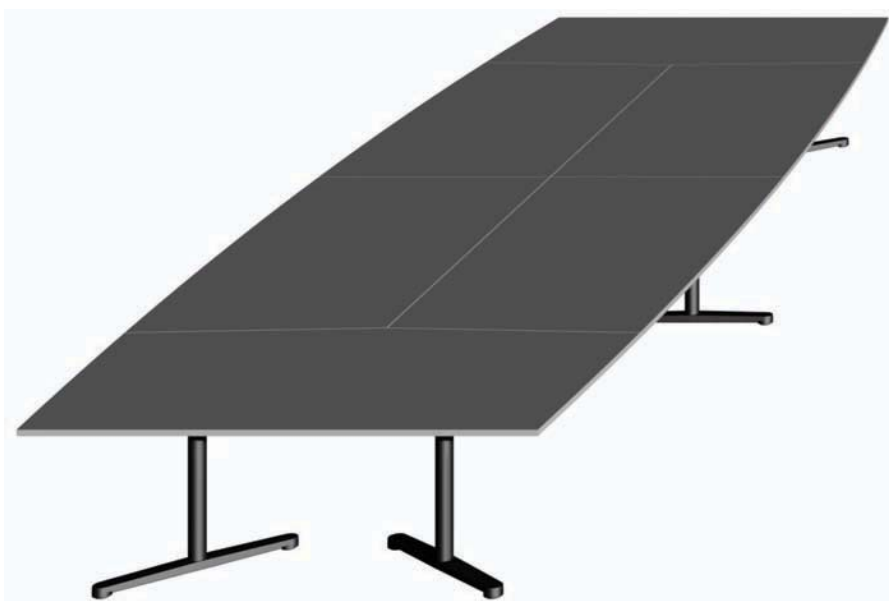

*₁ Person on long side at table leg.

669_28

Table configuration, rounded short edge

| | Min | Max |
|--------------------------|--------|------------------|
| number of seating places | 20 | 24* ₁ |
| length (mm) | 6000 | 7000 |
| width (mm) | 1650 | 2300 |
| number of tabletops | 6 | |
| price ca. (EUR) | 13.700 | 23.050 |

*₁ Person on long side at table leg.

669_35

Table configuration, barrel-shaped

| | Min | Max |
|--------------------------|--------|--------|
| number of seating places | 18 | 26 |
| length (mm) | 5600 | 7000 |
| width (mm) | 1650 | 2300 |
| number of tabletops | 6 | |
| price ca. (EUR) | 12.850 | 23.110 |