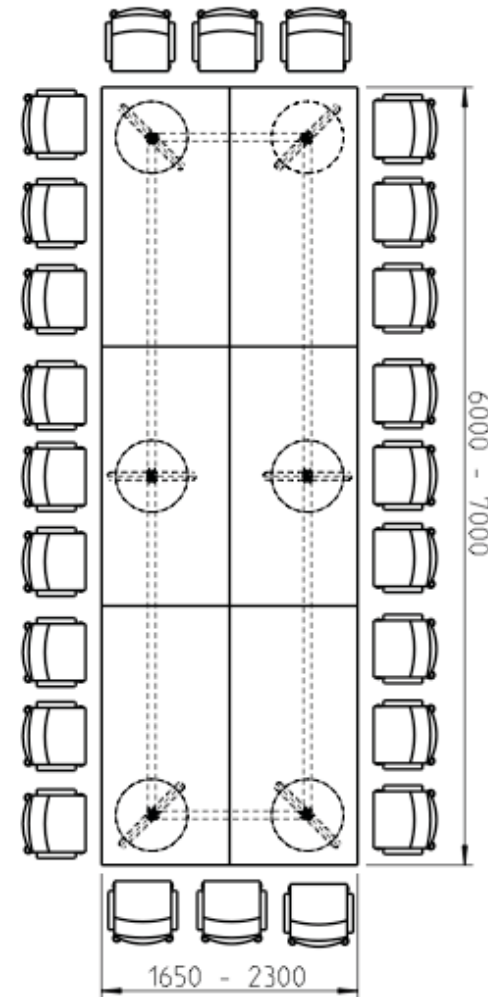

669_26

Table configuration, barrel-shaped

| | Min | Max |
|--------------------------|--------|------------------|
| number of seating places | 20 | 22* ₁ |
| length (mm) | 6000 | 7000 |
| width (mm) | 1650 | 2300 |
| number of tabletops | 6 | |
| price ca. (EUR) | 13.700 | 23.050 |

*₁ Person on long side at table leg.

669_27

Table configuration, rectangular

| | Min | Max |
|--------------------------|--------|------------------|
| number of seating places | 20 | 24* ₁ |
| length (mm) | 6000 | 7000 |
| width (mm) | 1650 | 2300 |
| number of tabletops | 6 | |
| price ca. (EUR) | 13.700 | 23.050 |

*₁ Person on long side at table leg.

669_28

Table configuration, rounded short edge

| | Min | Max |
|--------------------------|--------|------------------|
| number of seating places | 20 | 24* ₁ |
| length (mm) | 6000 | 7000 |
| width (mm) | 1650 | 2300 |
| number of tabletops | 6 | |
| price ca. (EUR) | 13.700 | 23.050 |

*₁ Person on long side at table leg.

669_35

Table configuration, barrel-shaped

| | Min | Max |
|--------------------------|--------|--------|
| number of seating places | 18 | 26 |
| length (mm) | 5600 | 7000 |
| width (mm) | 1650 | 2300 |
| number of tabletops | 6 | |
| price ca. (EUR) | 12.850 | 23.110 |