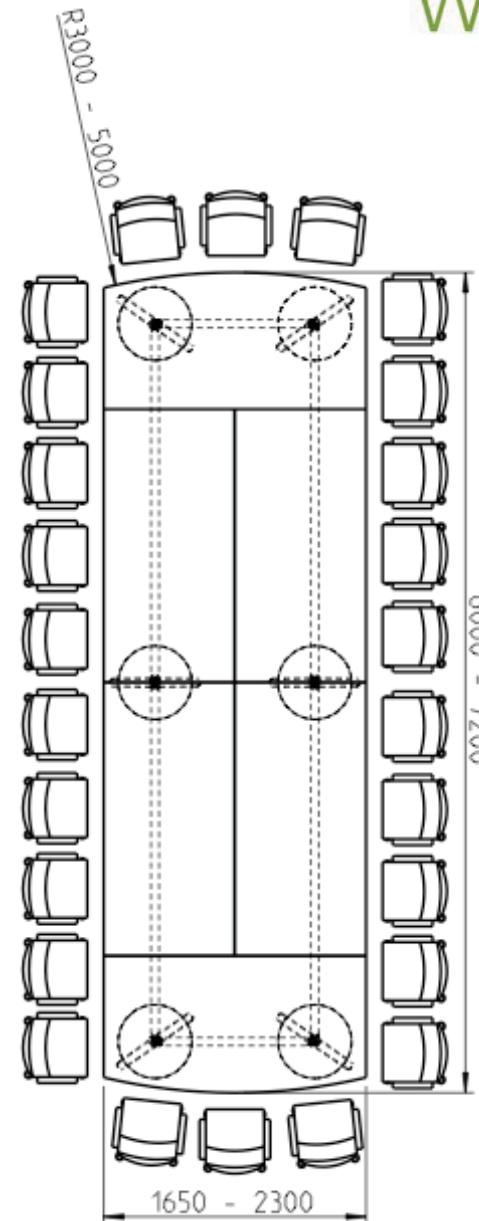

669_26

Table configuration, barrel-shaped

| | Min | Max |
|--------------------------|--------|------------------|
| number of seating places | 20 | 22* ₁ |
| length (mm) | 6000 | 7000 |
| width (mm) | 1650 | 2300 |
| number of tabletops | 6 | |
| price ca. (EUR) | 13.700 | 23.050 |

*₁ Person on long side at table leg.

669_35

Table configuration, barrel-shaped

| | Min | Max |
|--------------------------|--------|--------|
| number of seating places | 18 | 26 |
| length (mm) | 5600 | 7000 |
| width (mm) | 1650 | 2300 |
| number of tabletops | 6 | |
| price ca. (EUR) | 12.850 | 23.110 |

669_36

Table configuration, rectangular

| | Min | Max |
|--------------------------|--------|--------|
| number of seating places | 20 | 26 |
| length (mm) | 6000 | 7200 |
| width (mm) | 1650 | 2300 |
| number of tabletops | 6 | |
| price ca. (EUR) | 12.850 | 23.800 |

669_37

Table configuration, rounded short edge

| | Min | Max |
|--------------------------|--------|--------|
| number of seating places | 20 | 26 |
| length (mm) | 5600 | 7200 |
| width (mm) | 1650 | 2300 |
| number of tabletops | 6 | |
| price ca. (EUR) | 12.850 | 23.800 |