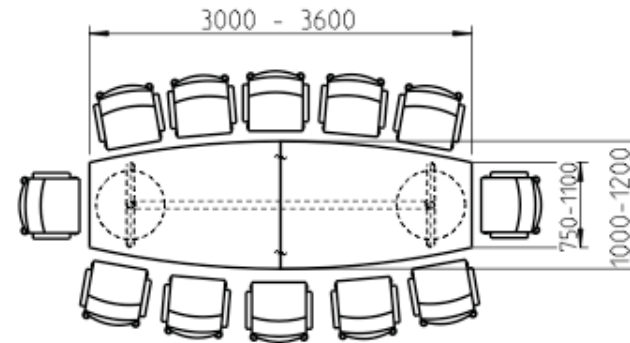

Guideline prices*, dimensions, 2D and 3D views are listed for 29 standard table configurations, sorted according to the maximum number of people. As a result, you can now offer quality solutions when you are talking to the customer already. The configurations shown have also been prepared to make them quick to handle.

Minimum specifications: laminate surface with straight plastic edge, laminated T-shaped base and pedestal support.

Maximum specifications: veneered surface type 2 (walnut) with chamfered wooden edge, polished disc base/bright chromium-plated pedestal support.

669_01

Table configuration, barrel-shaped

| | Min | Max |
|--------------------------|-------|------------------|
| number of seating places | 10 | 12* ₁ |
| length (mm) | 3000 | 3600 |
| width (mm) | 1000 | 1200 |
| number of tabletops | 2 | |
| price ca. (EUR) | 3.720 | 6.500 |

*₁ Person on long side at gap.

669_02

Table configuration, rectangular

| | Min | Max |
|--------------------------|-------|------------------|
| number of seating places | 10 | 12* ₁ |
| length (mm) | 3000 | 3600 |
| width (mm) | 800 | 1200 |
| number of tabletops | 2 | |
| price ca. (EUR) | 3.700 | 6.500 |