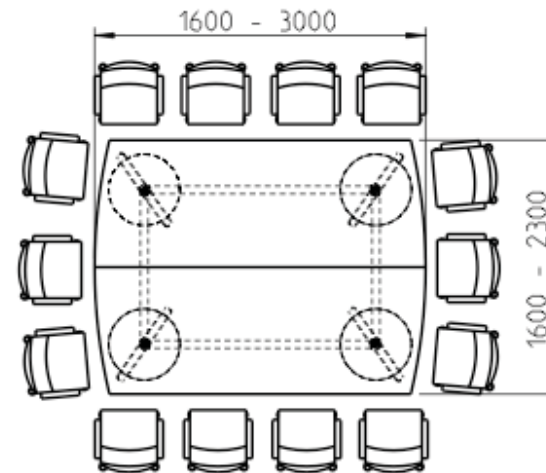

669_01

Table configuration, barrel-shaped

| | Min | Max |
|--------------------------|-------|------------------|
| number of seating places | 10 | 12* ₁ |
| length (mm) | 3000 | 3600 |
| width (mm) | 1000 | 1200 |
| number of tabletops | 2 | |
| price ca. (EUR) | 3.720 | 6.500 |

*₁ Person on short side at gap.

669_22

Table configuration, rounded short edge

| | Min | Max |
|--------------------------|-------|------------------|
| number of seating places | 8 | 14* ₁ |
| length (mm) | 1600 | 3000 |
| width (mm) | 1600 | 2300 |
| number of tabletops | 2 | |
| price ca. (EUR) | 5.160 | 11.000 |

*₁ Person on short side at gap.

669_14

Table configuration, barrel-shaped

| | Min | Max |
|--------------------------|-------|--------|
| number of seating places | 10 | 14 |
| length (mm) | 1650 | 2300 |
| width (mm) | 3000 | 4200 |
| number of tabletops | 4 | |
| price ca. (EUR) | 8.330 | 14.750 |

669_50

Table configuration, square

| | Min | Max |
|--------------------------|------------------|--------|
| number of seating places | 12 | 16 |
| length (mm) | 2000 | 3000 |
| width (mm) | 2000 | 3000 |
| number of tabletops | 4 * ₁ | |
| price ca. (EUR) | 7.650 | 15.800 |