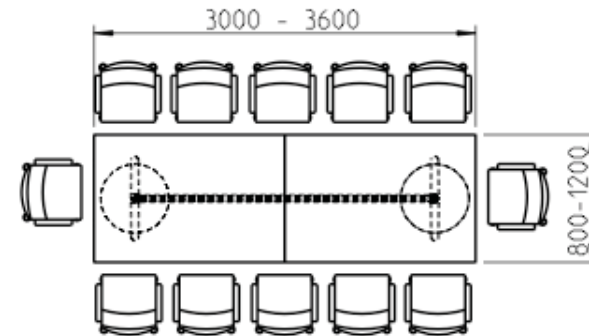

669_01

Table configuration, barrel-shaped

| | Min | Max |
|--------------------------|-------|------------------|
| number of seating places | 10 | 12* ₁ |
| length (mm) | 3000 | 3600 |
| width (mm) | 1000 | 1200 |
| number of tabletops | 2 | |
| price ca. (EUR) | 3.720 | 6.500 |

*₁ Person on long side at gap.

669_02

Table configuration, rectangular

| | Min | Max |
|--------------------------|-------|------------------|
| number of seating places | 10 | 12* ₁ |
| length (mm) | 3000 | 3600 |
| width (mm) | 800 | 1200 |
| number of tabletops | 2 | |
| price ca. (EUR) | 3.700 | 6.500 |

*₁ Person on long side at gap.

669_03

Table configuration, rounded short edge

| | Min | Max |
|--------------------------|-------|------------------|
| number of seating places | 10 | 12* ₁ |
| length (mm) | 3000 | 3600 |
| width (mm) | 800 | 1200 |
| number of tabletops | 2 | |
| price ca. (EUR) | 3.700 | 6.500 |