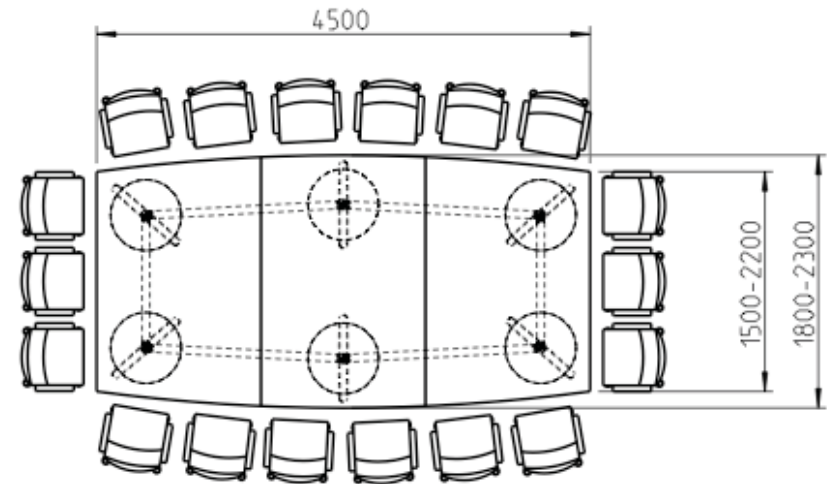

*₁ Person on short side at gap.

669_14

Table configuration, barrel-shaped

| | Min | Max |
|--------------------------|-------|--------|
| number of seating places | 10 | 14 |
| length (mm) | 1650 | 2300 |
| width (mm) | 3000 | 4200 |
| number of tabletops | 4 | |
| price ca. (EUR) | 8.330 | 14.750 |

669_50

Table configuration, square

| | Min | Max |
|--------------------------|------------------|--------|
| number of seating places | 12 | 16 |
| length (mm) | 2000 | 3000 |
| width (mm) | 2000 | 3000 |
| number of tabletops | 4 * ₁ | |
| price ca. (EUR) | 7.650 | 15.800 |

*₁ Corner radius R2 or >R50

669_17

Table configuration, barrel-shaped

| | Min | Max |
|--------------------------|--------|--------|
| number of seating places | 16 | 18 |
| length (mm) | 4500 | 4500 |
| width (mm) | 1800 | 2300 |
| number of tabletops | 3 | |
| price ca. (EUR) | 10.770 | 15.980 |