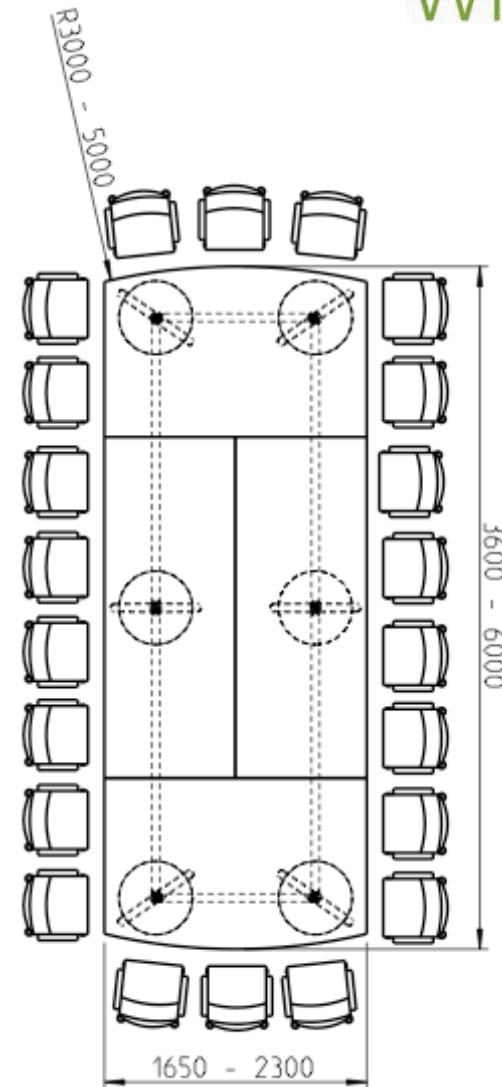

669_23

Table configuration, barrel-shaped

| | Min | Max |
|--------------------------|------------------|------------------|
| number of seating places | 14* ₁ | 22* ₂ |
| length (mm) | 3600 | 6000 |
| width (mm) | 1650 | 2300 |
| number of tabletops | 4 | |
| price ca. (EUR) | 9.920 | 17.920 |

*₁ Person on long side at gap.

*₂ Person on short side at gap.

669_33

Table configuration, rectangular

| | Min | Max |
|--------------------------|-------|--------|
| number of seating places | 12 | 22 |
| length (mm) | 3600 | 6000 |
| width (mm) | 1650 | 2300 |
| number of tabletops | 4 | |
| price ca. (EUR) | 9.920 | 18.640 |

669_34

Table configuration, rounded short edge

| | Min | Max |
|--------------------------|-------|--------|
| number of seating places | 12 | 22 |
| length (mm) | 3600 | 6000 |
| width (mm) | 1650 | 2300 |
| number of tablespots | 4 | |
| price ca. (EUR) | 9.920 | 18.640 |

669_26

Table configuration, barrel-shaped

| | Min | Max |
|--------------------------|--------|------------------|
| number of seating places | 20 | 22* ₁ |
| length (mm) | 6000 | 7000 |
| width (mm) | 1650 | 2300 |
| number of tabletops | 6 | |
| price ca. (EUR) | 13.700 | 23.050 |