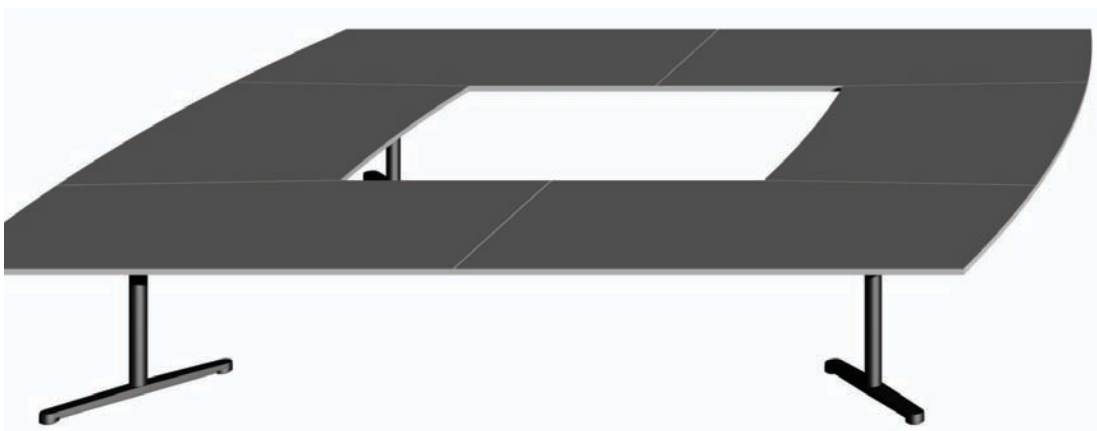

669_32

Table configuration, barrel-shaped

| | Min | Max |
|--------------------------|-------|--------|
| number of seating places | 12 | 20 |
| length (mm) | 3600 | 5600 |
| width (mm) | 1650 | 2300 |
| number of tabletops | 4 | |
| price ca. (EUR) | 9.920 | 18.320 |

669_45

Table configuration, barrel-shaped

| | Min | Max |
|--------------------------|--------|--------|
| number of seating places | 12 | 20 |
| length (mm) | 3000 | 4000 |
| width (mm) | 3000 | 4300 |
| number of tabletops | 6 | |
| price ca. (EUR) | 11.140 | 19.560 |