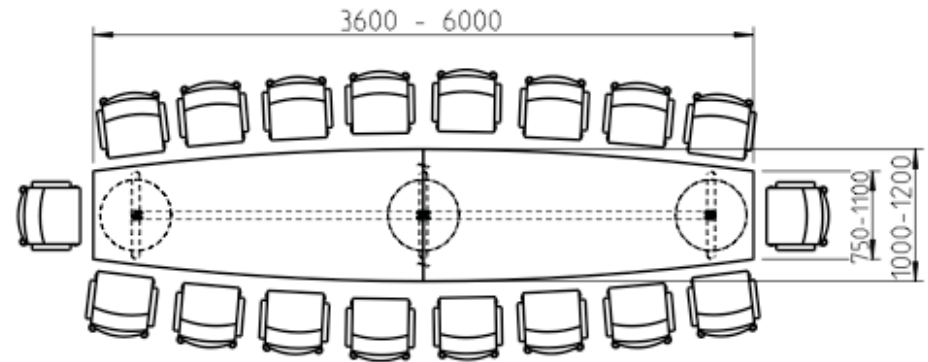

669_05

Table configuration, barrel-shaped

	Min	Max
number of seating places	12*₁	18
length (mm)	3600	6000
width (mm)	1000	1200
number of tabletops	2	
price ca. (EUR)	4.420	9.200

*₁ Person on long side at gap.