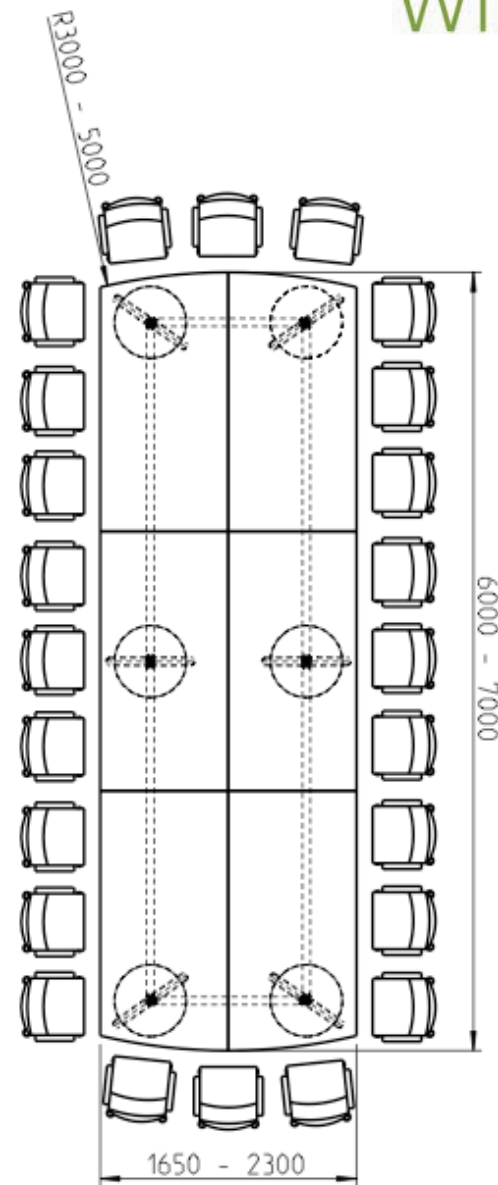

669_26

Table configuration, barrel-shaped

| | Min | Max |
|--------------------------|--------|------------------|
| number of seating places | 20 | 22* ₁ |
| length (mm) | 6000 | 7000 |
| width (mm) | 1650 | 2300 |
| number of tabletops | 6 | |
| price ca. (EUR) | 13.700 | 23.050 |

*₁ Person on long side at table leg.

669_28

Table configuration, rounded short edge

| | Min | Max |
|--------------------------|--------|------------------|
| number of seating places | 20 | 24* ₁ |
| length (mm) | 6000 | 7000 |
| width (mm) | 1650 | 2300 |
| number of tabletops | 6 | |
| price ca. (EUR) | 13.700 | 23.050 |

*₁ Person on long side at table leg.

669_35

Table configuration, barrel-shaped

| | Min | Max |
|--------------------------|--------|--------|
| number of seating places | 18 | 26 |
| length (mm) | 5600 | 7000 |
| width (mm) | 1650 | 2300 |
| number of tabletops | 6 | |
| price ca. (EUR) | 12.850 | 23.110 |

669_36

Table configuration, rectangular

| | Min | Max |
|--------------------------|--------|--------|
| number of seating places | 20 | 26 |
| length (mm) | 6000 | 7200 |
| width (mm) | 1650 | 2300 |
| number of tabletops | 6 | |
| price ca. (EUR) | 12.850 | 23.800 |