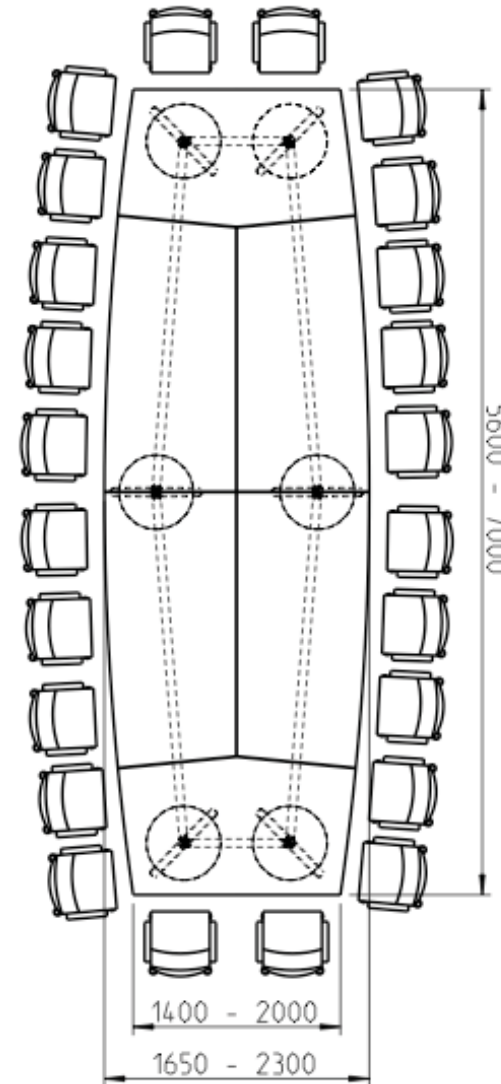

669_26

Table configuration, barrel-shaped

| | Min | Max |
|--------------------------|--------|------------------|
| number of seating places | 20 | 22* ₁ |
| length (mm) | 6000 | 7000 |
| width (mm) | 1650 | 2300 |
| number of tabletops | 6 | |
| price ca. (EUR) | 13.700 | 23.050 |

*₁ Person on long side at table leg.

669_28

Table configuration, rounded short edge

| | Min | Max |
|--------------------------|--------|------------------|
| number of seating places | 20 | 24* ₁ |
| length (mm) | 6000 | 7000 |
| width (mm) | 1650 | 2300 |
| number of tabletops | 6 | |
| price ca. (EUR) | 13.700 | 23.050 |

*₁ Person on long side at table leg.

669_35

Table configuration, barrel-shaped

| | Min | Max |
|--------------------------|--------|--------|
| number of seating places | 18 | 26 |
| length (mm) | 5600 | 7000 |
| width (mm) | 1650 | 2300 |
| number of tabletops | 6 | |
| price ca. (EUR) | 12.850 | 23.110 |

669_36

Table configuration, rectangular

| | Min | Max |
|--------------------------|--------|--------|
| number of seating places | 20 | 26 |
| length (mm) | 6000 | 7200 |
| width (mm) | 1650 | 2300 |
| number of tabletops | 6 | |
| price ca. (EUR) | 12.850 | 23.800 |