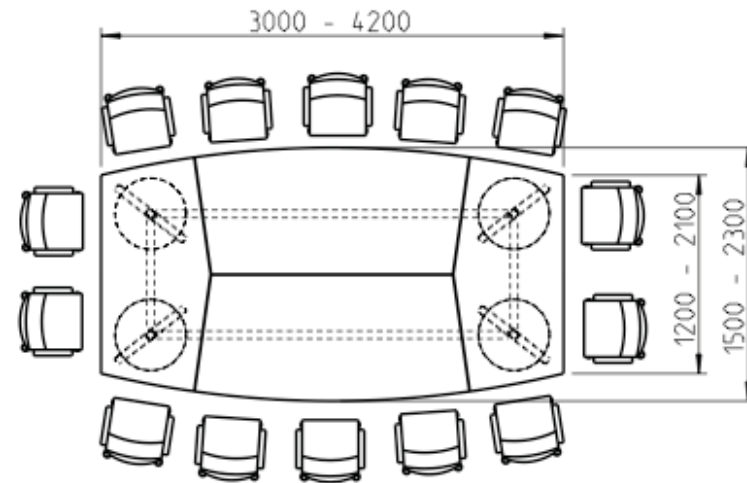

669_01

Table configuration, barrel-shaped

| | Min | Max |
|--------------------------|-------|------------------|
| number of seating places | 10 | 12* ₁ |
| length (mm) | 3000 | 3600 |
| width (mm) | 1000 | 1200 |
| number of tabletops | 2 | |
| price ca. (EUR) | 3.720 | 6.500 |

*₁ Person on short side at gap.

669_22

Table configuration, rounded short edge

| | Min | Max |
|--------------------------|-------|------------------|
| number of seating places | 8 | 14* ₁ |
| length (mm) | 1600 | 3000 |
| width (mm) | 1600 | 2300 |
| number of tabletops | 2 | |
| price ca. (EUR) | 5.160 | 11.000 |

*₁ Person on short side at gap.

669_14

Table configuration, barrel-shaped

| | Min | Max |
|--------------------------|-------|--------|
| number of seating places | 10 | 14 |
| length (mm) | 1650 | 2300 |
| width (mm) | 3000 | 4200 |
| number of tabletops | 4 | |
| price ca. (EUR) | 8.330 | 14.750 |

669_50

Table configuration, square

| | Min | Max |
|--------------------------|------------------|--------|
| number of seating places | 12 | 16 |
| length (mm) | 2000 | 3000 |
| width (mm) | 2000 | 3000 |
| number of tabletops | 4 * ₁ | |
| price ca. (EUR) | 7.650 | 15.800 |