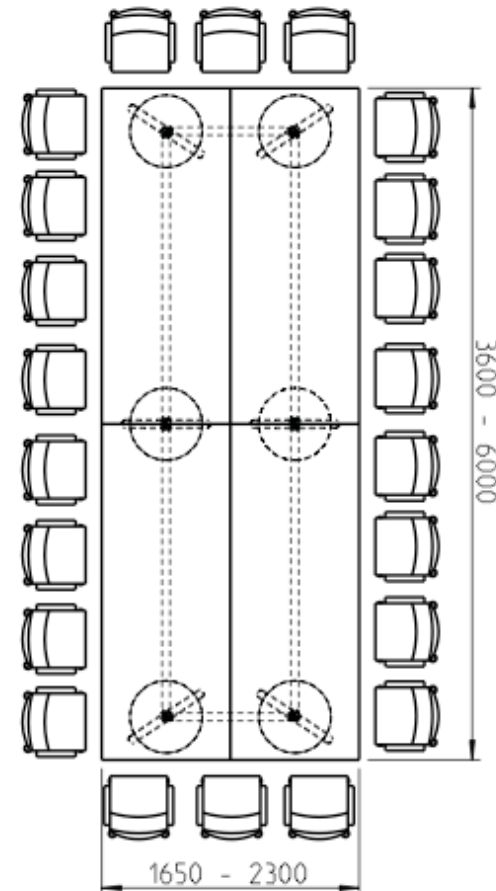

669_24

Table configuration, rectangular

	Min	Max
number of seating places	14*₁	22*₂
length (mm)	3600	6000
width (mm)	1650	2300
number of tabletops	4	
price ca. (EUR)	9.920	17.920

*₁ Person on long side at gap.

*₂ Person on short side at gap.