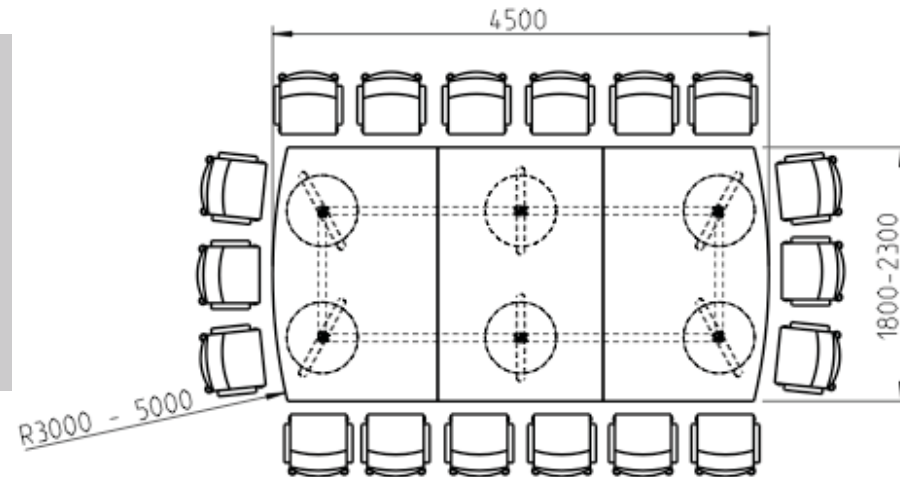

*₁ Corner radius R2 or >R50

669_17

Table configuration, barrel-shaped

| | Min | Max |
|--------------------------|--------|--------|
| number of seating places | 16 | 18 |
| length (mm) | 4500 | 4500 |
| width (mm) | 1800 | 2300 |
| number of tabletops | 3 | |
| price ca. (EUR) | 10.770 | 15.980 |

669_18

Table configuration, rectangular

| | Min | Max |
|--------------------------|--------|--------|
| number of seating places | 16 | 18 |
| length (mm) | 4500 | 4500 |
| width (mm) | 1800 | 2300 |
| number of tabletops | 3 | |
| price ca. (EUR) | 10.770 | 15.980 |

669_19

Table configuration, rounded short edge

| | Min | Max |
|--------------------------|--------|--------|
| number of seating places | 16 | 18 |
| length (mm) | 4500 | 4500 |
| width (mm) | 1800 | 2300 |
| number of tabletops | 3 | |
| price ca. (EUR) | 10.770 | 15.980 |

669_05

Table configuration, barrel-shaped

| | Min | Max |
|--------------------------|------------------|-------|
| number of seating places | 12* ₁ | 18 |
| length (mm) | 3600 | 6000 |
| width (mm) | 1000 | 1200 |
| number of tabletops | 2 | |
| price ca. (EUR) | 4.420 | 9.200 |