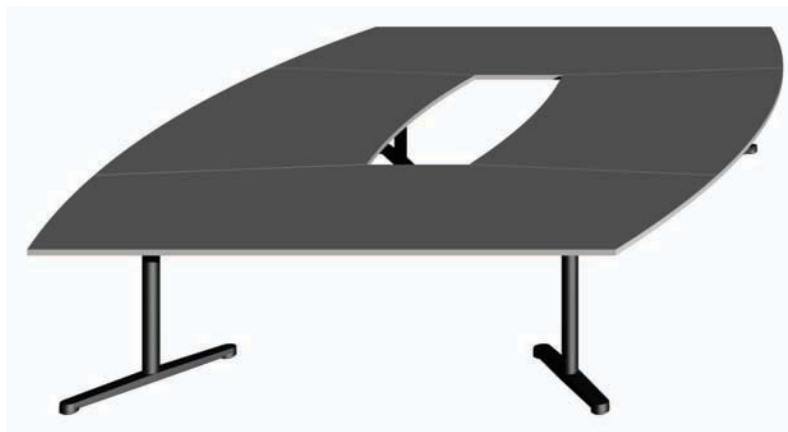

669_40

Table configuration, barrel-shaped

	Min	Max
number of seating places	12	18
length (mm)	3000	4100
width (mm)	2400	3000
number of tabletops	4	
price ca. (EUR)	9.130	15.750