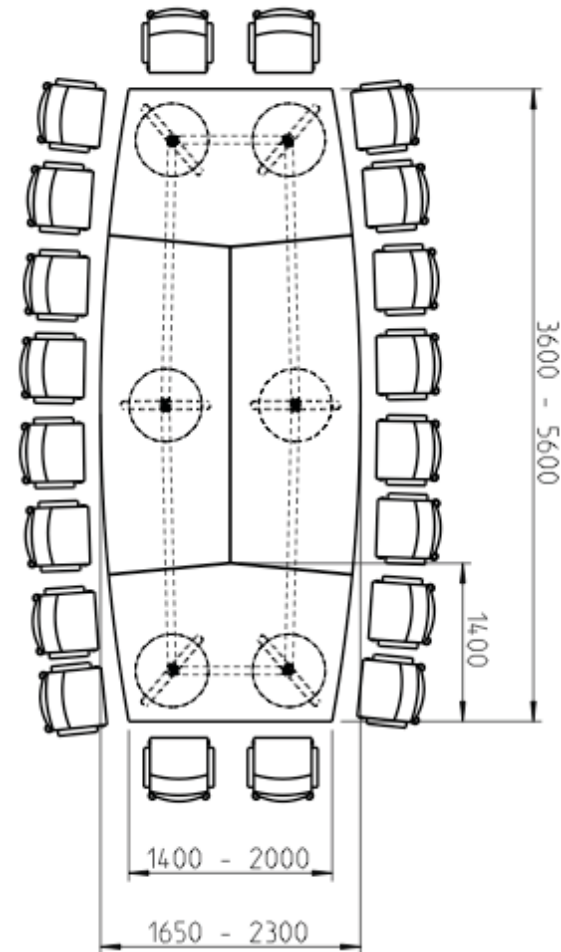

669_05

Table configuration, barrel-shaped

| | Min | Max |
|--------------------------|------------------|-------|
| number of seating places | 12* ₁ | 18 |
| length (mm) | 3600 | 6000 |
| width (mm) | 1000 | 1200 |
| number of tabletops | 2 | |
| price ca. (EUR) | 4.420 | 9.200 |

*₁ Person on long side at gap.

669_40

Table configuration, barrel-shaped

| | Min | Max |
|--------------------------|-------|--------|
| number of seating places | 12 | 18 |
| length (mm) | 3000 | 4100 |
| width (mm) | 2400 | 3000 |
| number of tabletops | 4 | |
| price ca. (EUR) | 9.130 | 15.750 |

669_32

Table configuration, barrel-shaped

| | Min | Max |
|--------------------------|-------|--------|
| number of seating places | 12 | 20 |
| length (mm) | 3600 | 5600 |
| width (mm) | 1650 | 2300 |
| number of tabletops | 4 | |
| price ca. (EUR) | 9.920 | 18.320 |

669_45

Table configuration, barrel-shaped

| | Min | Max |
|--------------------------|--------|--------|
| number of seating places | 12 | 20 |
| length (mm) | 3000 | 4000 |
| width (mm) | 3000 | 4300 |
| number of tabletops | 6 | |
| price ca. (EUR) | 11.140 | 19.560 |