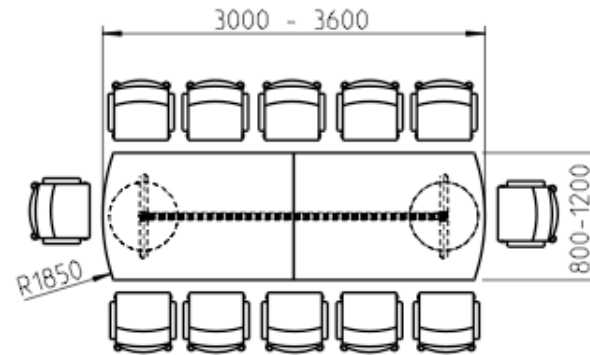

669_01

Table configuration, barrel-shaped

| | Min | Max |
|--------------------------|-------|------------------|
| number of seating places | 10 | 12* ₁ |
| length (mm) | 3000 | 3600 |
| width (mm) | 1000 | 1200 |
| number of tabletops | 2 | |
| price ca. (EUR) | 3.720 | 6.500 |

*₁ Person on long side at gap.

669_02

Table configuration, rectangular

| | Min | Max |
|--------------------------|-------|------------------|
| number of seating places | 10 | 12* ₁ |
| length (mm) | 3000 | 3600 |
| width (mm) | 800 | 1200 |
| number of tabletops | 2 | |
| price ca. (EUR) | 3.700 | 6.500 |

*₁ Person on long side at gap.

669_03

Table configuration, rounded short edge

| | Min | Max |
|--------------------------|-------|------------------|
| number of seating places | 10 | 12* ₁ |
| length (mm) | 3000 | 3600 |
| width (mm) | 800 | 1200 |
| number of tabletops | 2 | |
| price ca. (EUR) | 3.700 | 6.500 |

*₁ Person on long side at gap.

669_20

Table configuration, barrel-shaped

| | Min | Max |
|--------------------------|-------|--------|
| number of seating places | 8 | 12 |
| length (mm) | 1600 | 3000 |
| width (mm) | 1600 | 2300 |
| number of tabletops | 2 | |
| price ca. (EUR) | 5.160 | 11.000 |