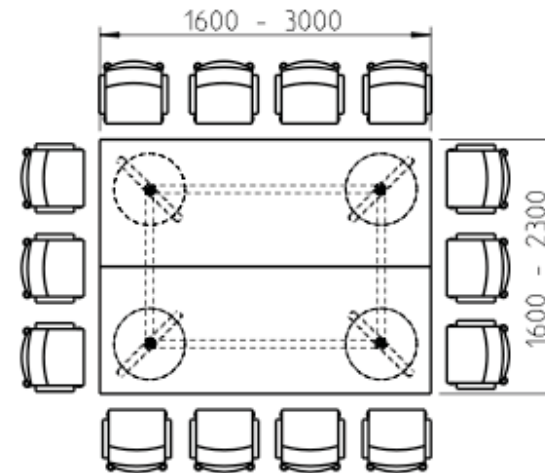

669_21

Table configuration, rectangular

	Min	Max
number of seating places	8	14*₁
length (mm)	1600	3000
width (mm)	1600	2300
number of tabletops	2	
price ca. (EUR)	5.160	11.000

*₁ Person on short side at gap.