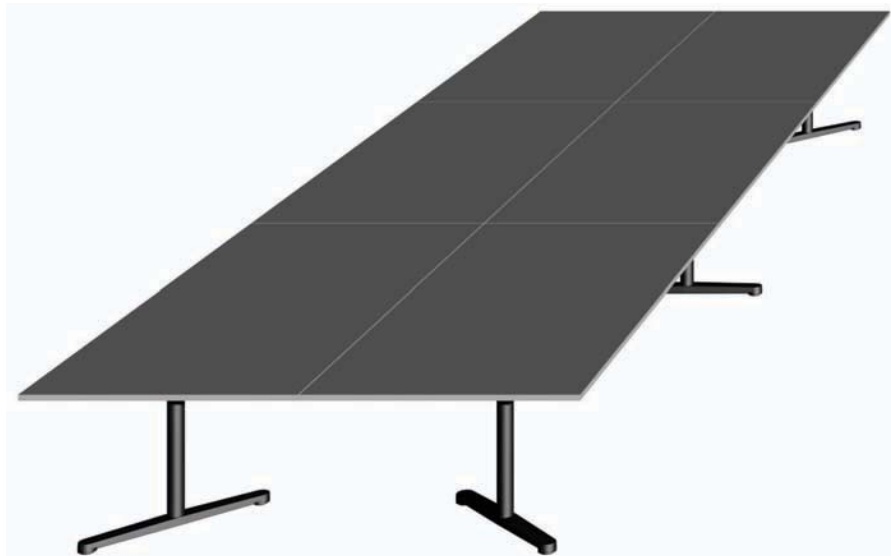

669_27

Table configuration, rectangular

	Min	Max
number of seating places	20	24*₁
length (mm)	6000	7000
width (mm)	1650	2300
number of tabletops	6	
price ca. (EUR)	13.700	23.050

*₁ Person on long side at table leg.