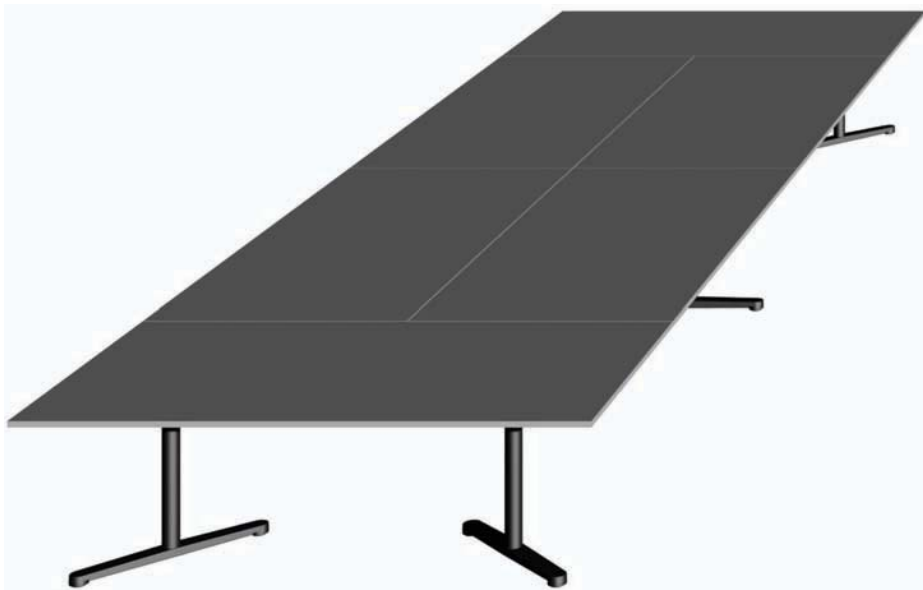

669_36

Table configuration, rectangular

	Min	Max
number of seating places	20	26
length (mm)	6000	7200
width (mm)	1650	2300
number of tabletops	6	
price ca. (EUR)	12.850	23.800