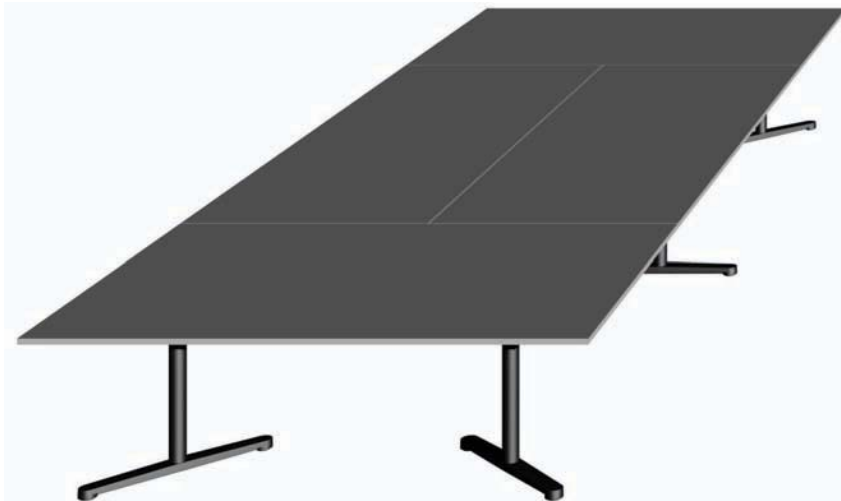

*₁ Person on long side at gap.

*₂ Person on short side at gap.

669_33

Table configuration, rectangular

| | Min | Max |
|--------------------------|-------|--------|
| number of seating places | 12 | 22 |
| length (mm) | 3600 | 6000 |
| width (mm) | 1650 | 2300 |
| number of tabletops | 4 | |
| price ca. (EUR) | 9.920 | 18.640 |