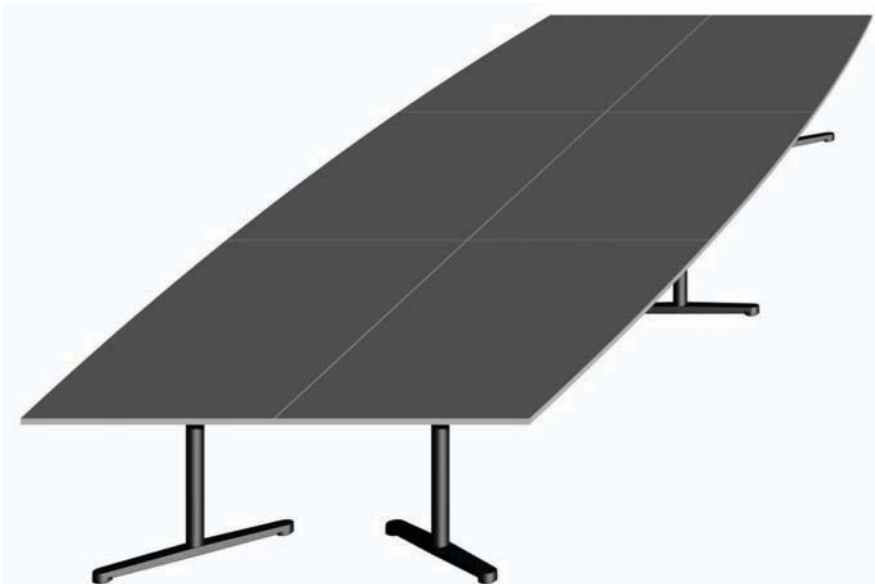

669_26

Table configuration, barrel-shaped

	Min	Max
number of seating places	20	22*₁
length (mm)	6000	7000
width (mm)	1650	2300
number of tabletops	6	
price ca. (EUR)	13.700	23.050

*₁ Person on long side at table leg.