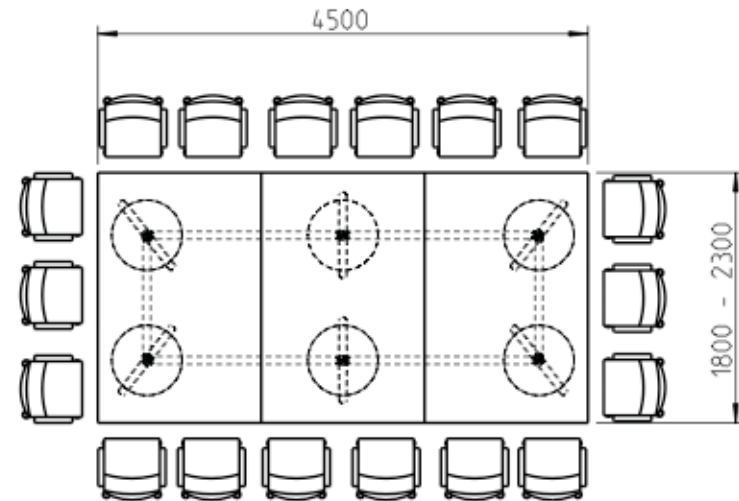

*₁ Person on short side at gap.

669_14

Table configuration, barrel-shaped

| | Min | Max |
|--------------------------|-------|--------|
| number of seating places | 10 | 14 |
| length (mm) | 1650 | 2300 |
| width (mm) | 3000 | 4200 |
| number of tabletops | 4 | |
| price ca. (EUR) | 8.330 | 14.750 |

669_50

Table configuration, square

| | Min | Max |
|--------------------------|------------------|--------|
| number of seating places | 12 | 16 |
| length (mm) | 2000 | 3000 |
| width (mm) | 2000 | 3000 |
| number of tabletops | 4 * ₁ | |
| price ca. (EUR) | 7.650 | 15.800 |

*₁ Corner radius R2 or >R50

669_17

Table configuration, barrel-shaped

| | Min | Max |
|--------------------------|--------|--------|
| number of seating places | 16 | 18 |
| length (mm) | 4500 | 4500 |
| width (mm) | 1800 | 2300 |
| number of tabletops | 3 | |
| price ca. (EUR) | 10.770 | 15.980 |

669_18

Table configuration, rectangular

| | Min | Max |
|--------------------------|--------|--------|
| number of seating places | 16 | 18 |
| length (mm) | 4500 | 4500 |
| width (mm) | 1800 | 2300 |
| number of tabletops | 3 | |
| price ca. (EUR) | 10.770 | 15.980 |