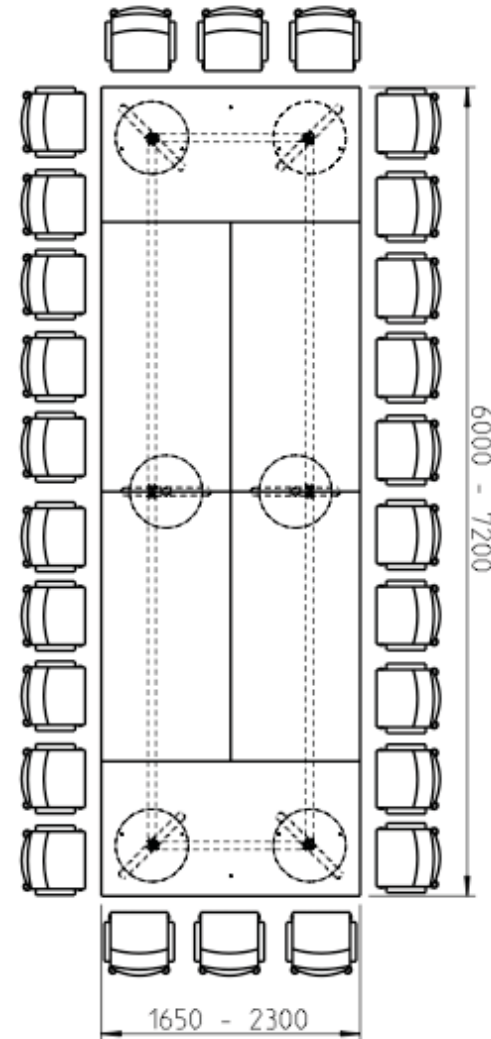

669_26

Table configuration, barrel-shaped

| | Min | Max |
|--------------------------|--------|------------------|
| number of seating places | 20 | 22* ₁ |
| length (mm) | 6000 | 7000 |
| width (mm) | 1650 | 2300 |
| number of tabletops | 6 | |
| price ca. (EUR) | 13.700 | 23.050 |

*₁ Person on long side at table leg.

669_28

Table configuration, rounded short edge

| | Min | Max |
|--------------------------|--------|------------------|
| number of seating places | 20 | 24* ₁ |
| length (mm) | 6000 | 7000 |
| width (mm) | 1650 | 2300 |
| number of tabletops | 6 | |
| price ca. (EUR) | 13.700 | 23.050 |

*₁ Person on long side at table leg.

669_35

Table configuration, barrel-shaped

| | Min | Max |
|--------------------------|--------|--------|
| number of seating places | 18 | 26 |
| length (mm) | 5600 | 7000 |
| width (mm) | 1650 | 2300 |
| number of tabletops | 6 | |
| price ca. (EUR) | 12.850 | 23.110 |

669_36

Table configuration, rectangular

| | Min | Max |
|--------------------------|--------|--------|
| number of seating places | 20 | 26 |
| length (mm) | 6000 | 7200 |
| width (mm) | 1650 | 2300 |
| number of tabletops | 6 | |
| price ca. (EUR) | 12.850 | 23.800 |