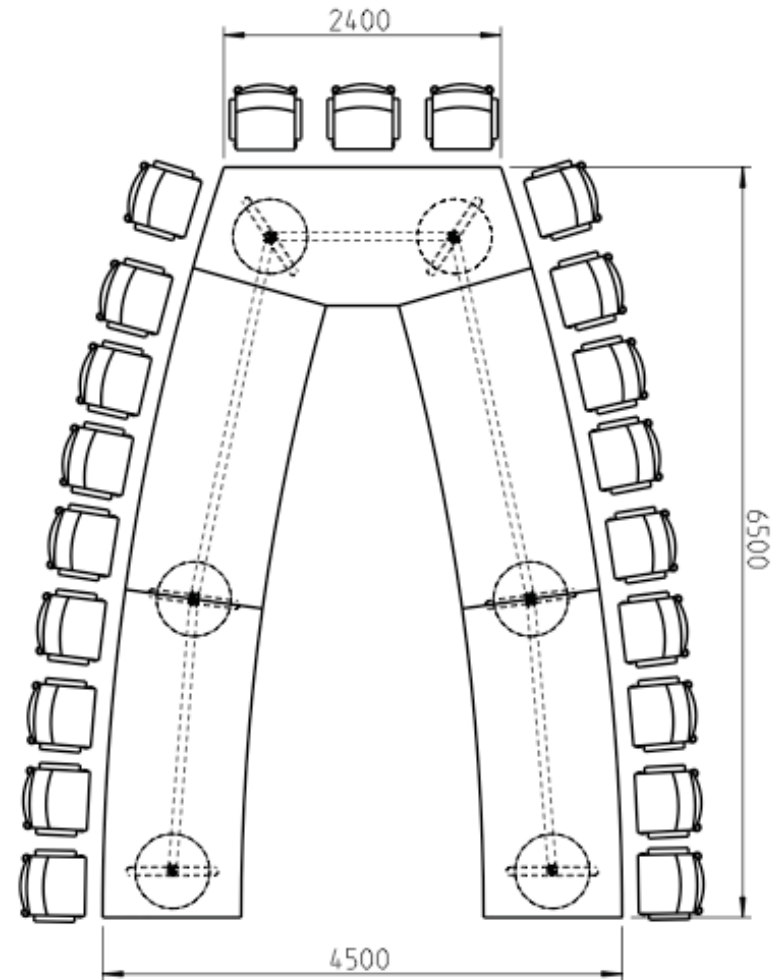

669_32

Table configuration, barrel-shaped

| | Min | Max |
|--------------------------|-------|--------|
| number of seating places | 12 | 20 |
| length (mm) | 3600 | 5600 |
| width (mm) | 1650 | 2300 |
| number of tabletops | 4 | |
| price ca. (EUR) | 9.920 | 18.320 |

669_45

Table configuration, barrel-shaped

| | Min | Max |
|--------------------------|--------|--------|
| number of seating places | 12 | 20 |
| length (mm) | 3000 | 4000 |
| width (mm) | 3000 | 4300 |
| number of tabletops | 6 | |
| price ca. (EUR) | 11.140 | 19.560 |

669_70

Table configuration, barrel-shaped (side open)

| | Min | Max |
|--------------------------|--------|--------|
| number of seating places | 12 | 21 |
| length (mm) | 4000 | 6500 |
| width (mm) | 3000 | 4500 |
| number of tabletops | 5 | |
| price ca. (EUR) | 11.850 | 21.900 |

669_23

Table configuration, barrel-shaped

| | Min | Max |
|--------------------------|------------------|------------------|
| number of seating places | 14* ₁ | 22* ₂ |
| length (mm) | 3600 | 6000 |
| width (mm) | 1650 | 2300 |
| number of tabletops | 4 | |
| price ca. (EUR) | 9.920 | 17.920 |