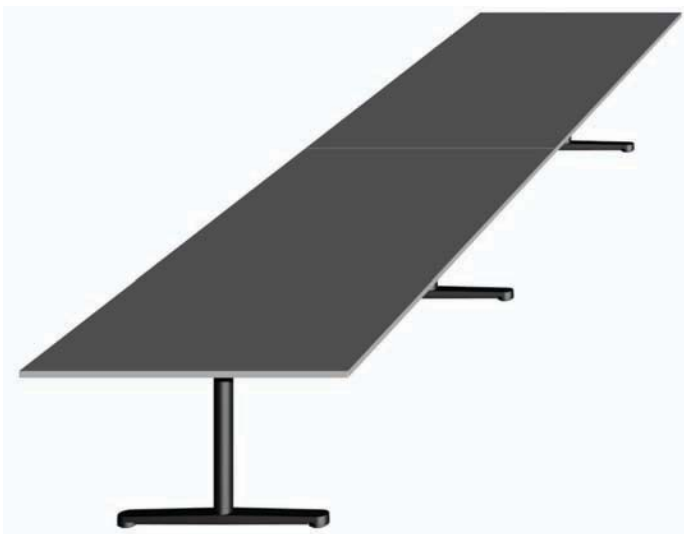

669_06

Table configuration, rectangular

	Min	Max
number of seating places	12*₁	18
length (mm)	3600	6000
width (mm)	800	1200
number of tabletops	2	
price ca. (EUR)	4.370	9.200

*₁ Person on long side at gap.