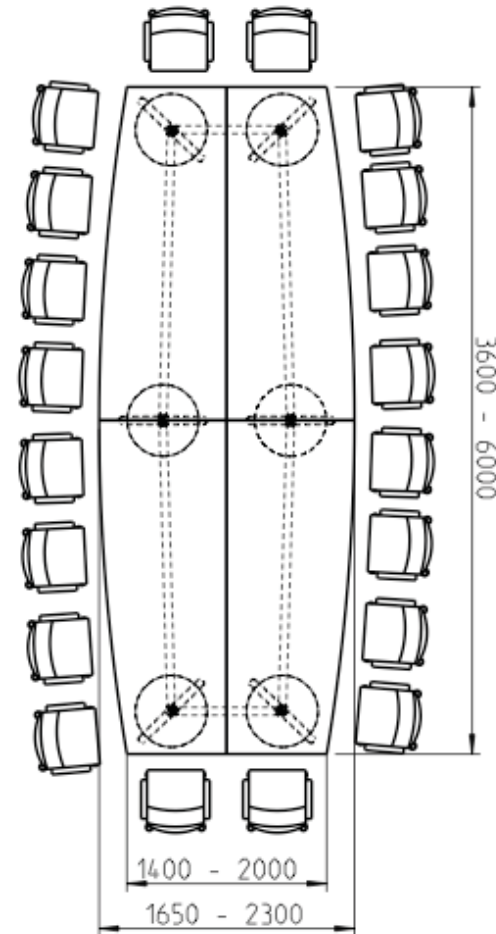

669_23

Table configuration, barrel-shaped

	Min	Max
number of seating places	14*₁	22*₂
length (mm)	3600	6000
width (mm)	1650	2300
number of tabletops	4	
price ca. (EUR)	9.920	17.920

*₁ Person on long side at gap.

*₂ Person on short side at gap.