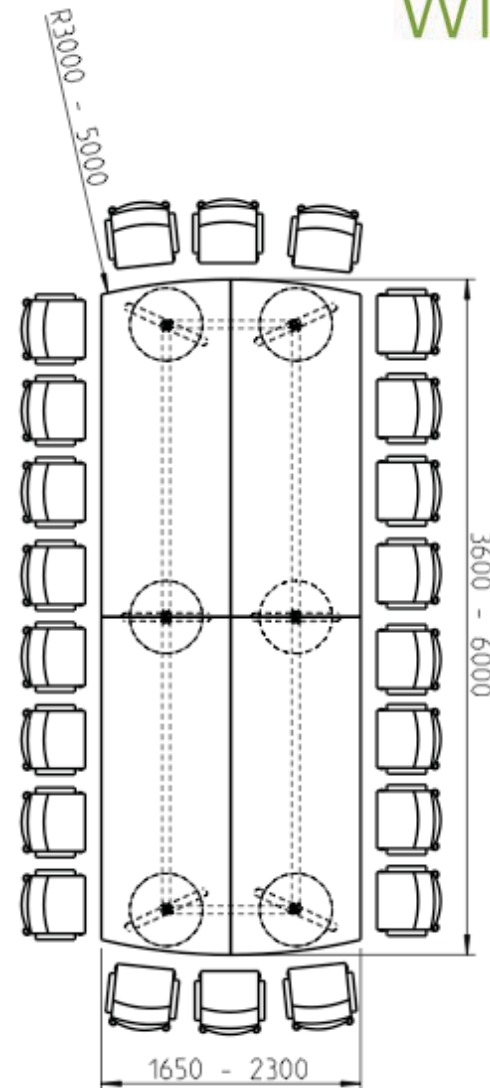

669_25

Table configuration, rounded short edge

	Min	Max
number of seating places	14*₁	22*₂
length (mm)	3600	6000
width (mm)	1650	2300
number of tabletops	4	
price ca. (EUR)	9.920	17.920

*₁ Person on long side at gap.

*₂ Person on short side at gap.