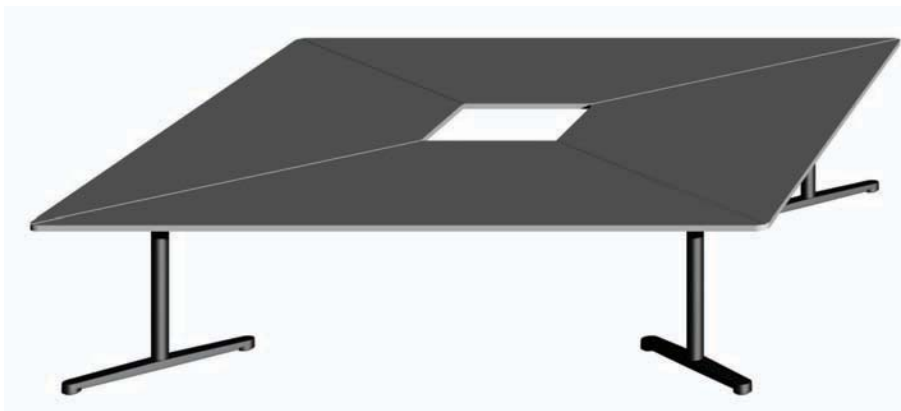

669_50

Table configuration, square

	Min	Max
number of seating places	12	16
length (mm)	2000	3000
width (mm)	2000	3000
number of tabletops	4 *₁	
price ca. (EUR)	7.650	15.800

*₁ Corner radius R2 or >R50