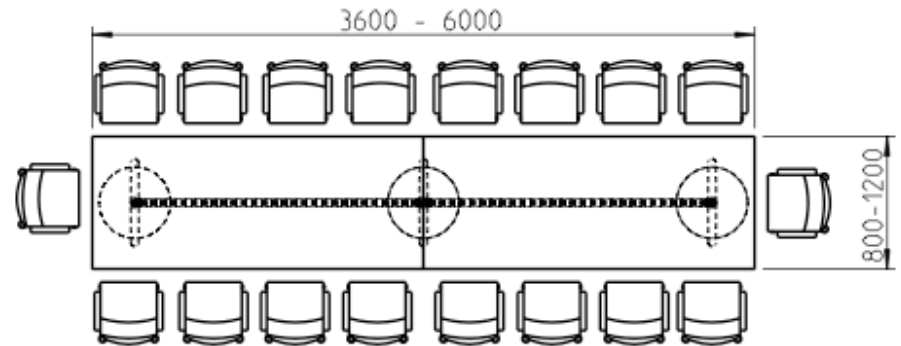

669_06

Table configuration, rectangular

	Min	Max
number of seating places	12*₁	18
length (mm)	3600	6000
width (mm)	800	1200
number of tabletops	2	
price ca. (EUR)	4.370	9.200

*₁ Person on long side at gap.