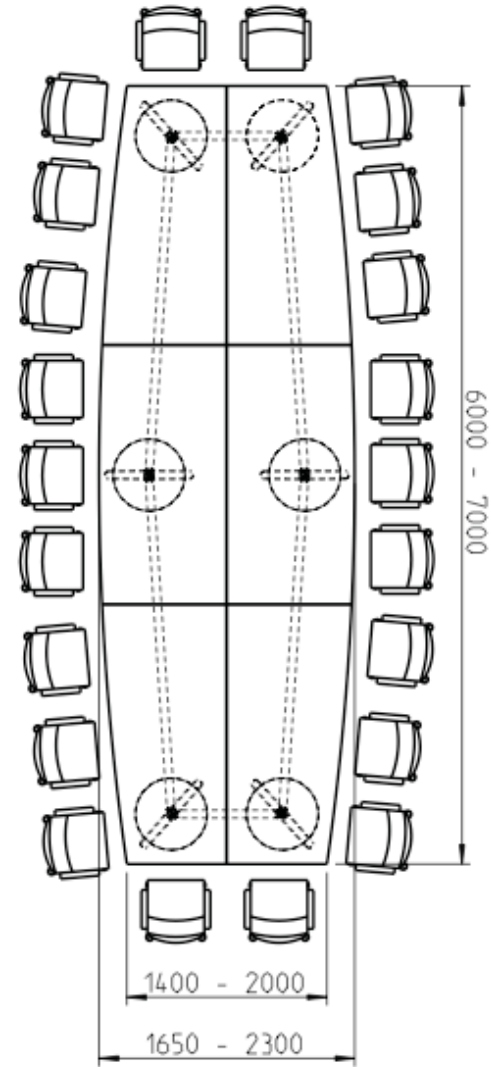

669_26

Table configuration, barrel-shaped

	Min	Max
number of seating places	20	22*₁
length (mm)	6000	7000
width (mm)	1650	2300
number of tabletops	6	
price ca. (EUR)	13.700	23.050

*₁ Person on long side at table leg.