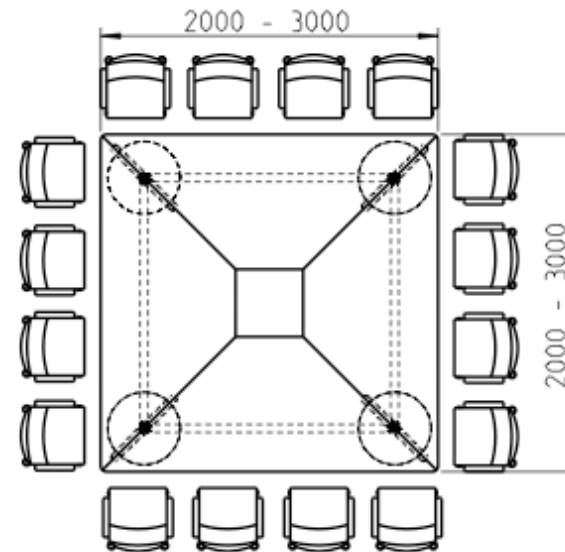

669_01

Table configuration, barrel-shaped

| | Min | Max |
|--------------------------|-------|------------------|
| number of seating places | 10 | 12* ₁ |
| length (mm) | 3000 | 3600 |
| width (mm) | 1000 | 1200 |
| number of tabletops | 2 | |
| price ca. (EUR) | 3.720 | 6.500 |

*₁ Person on short side at gap.

669_14

Table configuration, barrel-shaped

| | Min | Max |
|--------------------------|-------|--------|
| number of seating places | 10 | 14 |
| length (mm) | 1650 | 2300 |
| width (mm) | 3000 | 4200 |
| number of tabletops | 4 | |
| price ca. (EUR) | 8.330 | 14.750 |

669_50

Table configuration, square

| | Min | Max |
|--------------------------|------------------|--------|
| number of seating places | 12 | 16 |
| length (mm) | 2000 | 3000 |
| width (mm) | 2000 | 3000 |
| number of tabletops | 4 * ₁ | |
| price ca. (EUR) | 7.650 | 15.800 |

*₁ Corner radius R2 or >R50

669_17

Table configuration, barrel-shaped

| | Min | Max |
|--------------------------|--------|--------|
| number of seating places | 16 | 18 |
| length (mm) | 4500 | 4500 |
| width (mm) | 1800 | 2300 |
| number of tabletops | 3 | |
| price ca. (EUR) | 10.770 | 15.980 |