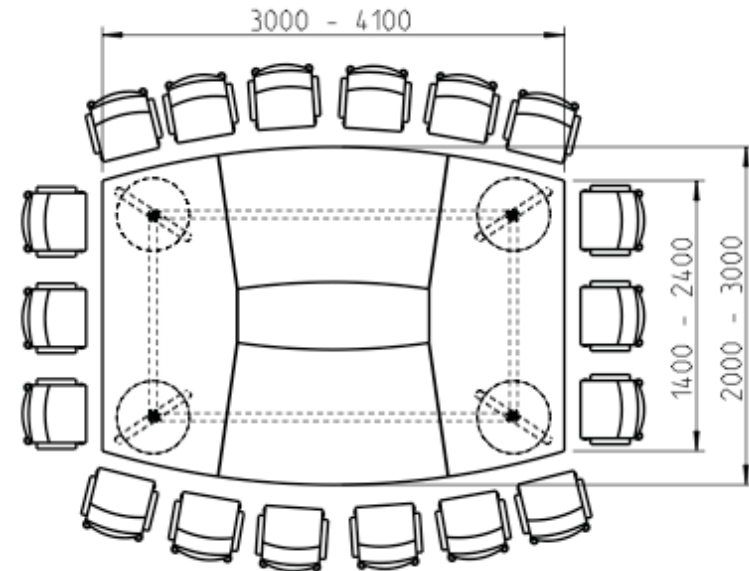

669_05

Table configuration, barrel-shaped

| | Min | Max |
|--------------------------|------------------|-------|
| number of seating places | 12* ₁ | 18 |
| length (mm) | 3600 | 6000 |
| width (mm) | 1000 | 1200 |
| number of tabletops | 2 | |
| price ca. (EUR) | 4.420 | 9.200 |

*₁ Person on long side at gap.

669_07

Table configuration, rounded short edge

| | Min | Max |
|--------------------------|------------------|-------|
| number of seating places | 12* ₁ | 18 |
| length (mm) | 3600 | 6000 |
| width (mm) | 800 | 1200 |
| number of tabletops | 2 | |
| price ca. (EUR) | 4.370 | 9.200 |

*₁ Person on long side at gap.

669_40

Table configuration, barrel-shaped

| | Min | Max |
|--------------------------|-------|--------|
| number of seating places | 12 | 18 |
| length (mm) | 3000 | 4100 |
| width (mm) | 2400 | 3000 |
| number of tabletops | 4 | |
| price ca. (EUR) | 9.130 | 15.750 |

669_32

Table configuration, barrel-shaped

| | Min | Max |
|--------------------------|-------|--------|
| number of seating places | 12 | 20 |
| length (mm) | 3600 | 5600 |
| width (mm) | 1650 | 2300 |
| number of tabletops | 4 | |
| price ca. (EUR) | 9.920 | 18.320 |