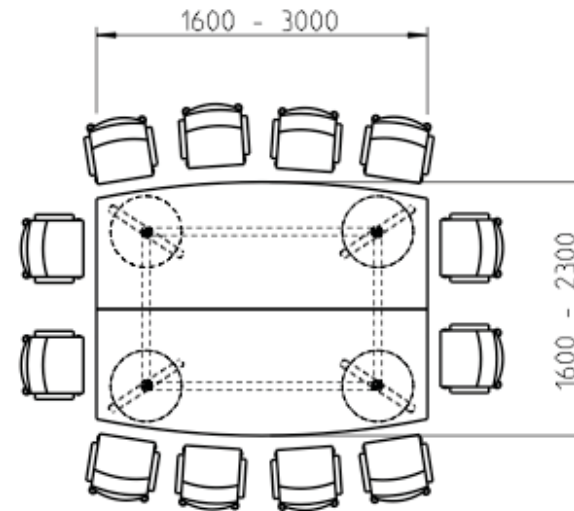

669_01

Table configuration, barrel-shaped

| | Min | Max |
|--------------------------|-------|------------------|
| number of seating places | 10 | 12* ₁ |
| length (mm) | 3000 | 3600 |
| width (mm) | 1000 | 1200 |
| number of tabletops | 2 | |
| price ca. (EUR) | 3.720 | 6.500 |

*₁ Person on long side at gap.

669_02

Table configuration, rectangular

| | Min | Max |
|--------------------------|-------|------------------|
| number of seating places | 10 | 12* ₁ |
| length (mm) | 3000 | 3600 |
| width (mm) | 800 | 1200 |
| number of tabletops | 2 | |
| price ca. (EUR) | 3.700 | 6.500 |

*₁ Person on long side at gap.

669_03

Table configuration, rounded short edge

| | Min | Max |
|--------------------------|-------|------------------|
| number of seating places | 10 | 12* ₁ |
| length (mm) | 3000 | 3600 |
| width (mm) | 800 | 1200 |
| number of tabletops | 2 | |
| price ca. (EUR) | 3.700 | 6.500 |

*₁ Person on long side at gap.

669_20

Table configuration, barrel-shaped

| | Min | Max |
|--------------------------|-------|--------|
| number of seating places | 8 | 12 |
| length (mm) | 1600 | 3000 |
| width (mm) | 1600 | 2300 |
| number of tabletops | 2 | |
| price ca. (EUR) | 5.160 | 11.000 |