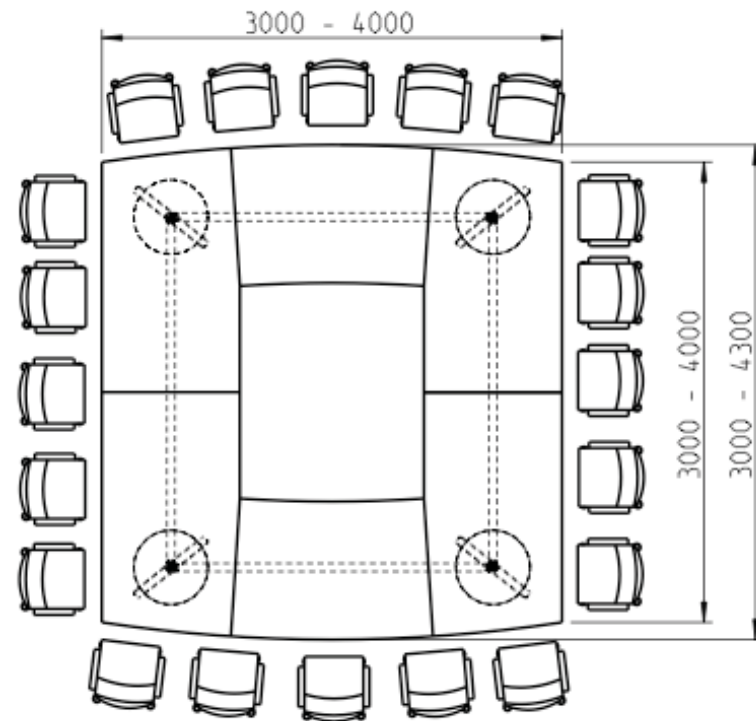

*₁ Person on long side at gap.

669_40

Table configuration, barrel-shaped

| | Min | Max |
|--------------------------|-------|--------|
| number of seating places | 12 | 18 |
| length (mm) | 3000 | 4100 |
| width (mm) | 2400 | 3000 |
| number of tabletops | 4 | |
| price ca. (EUR) | 9.130 | 15.750 |

669_32

Table configuration, barrel-shaped

| | Min | Max |
|--------------------------|-------|--------|
| number of seating places | 12 | 20 |
| length (mm) | 3600 | 5600 |
| width (mm) | 1650 | 2300 |
| number of tabletops | 4 | |
| price ca. (EUR) | 9.920 | 18.320 |

669_45

Table configuration, barrel-shaped

| | Min | Max |
|--------------------------|--------|--------|
| number of seating places | 12 | 20 |
| length (mm) | 3000 | 4000 |
| width (mm) | 3000 | 4300 |
| number of tabletops | 6 | |
| price ca. (EUR) | 11.140 | 19.560 |

669_70

Table configuration, barrel-shaped (side open)

| | Min | Max |
|--------------------------|--------|--------|
| number of seating places | 12 | 21 |
| length (mm) | 4000 | 6500 |
| width (mm) | 3000 | 4500 |
| number of tabletops | 5 | |
| price ca. (EUR) | 11.850 | 21.900 |