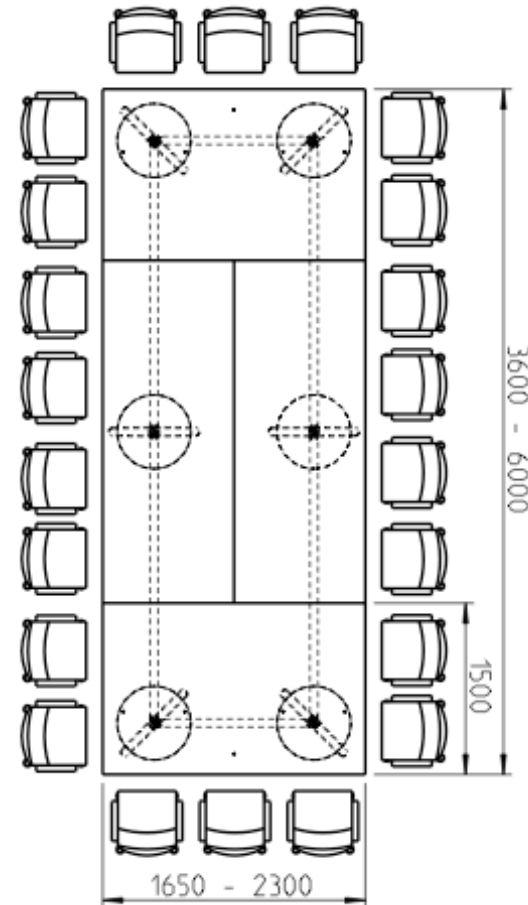

669_23

Table configuration, barrel-shaped

| | Min | Max |
|--------------------------|------------------|------------------|
| number of seating places | 14* ₁ | 22* ₂ |
| length (mm) | 3600 | 6000 |
| width (mm) | 1650 | 2300 |
| number of tabletops | 4 | |
| price ca. (EUR) | 9.920 | 17.920 |

*₁ Person on long side at gap.

*₂ Person on short side at gap.

669_33

Table configuration, rectangular

| | Min | Max |
|--------------------------|-------|--------|
| number of seating places | 12 | 22 |
| length (mm) | 3600 | 6000 |
| width (mm) | 1650 | 2300 |
| number of tabletops | 4 | |
| price ca. (EUR) | 9.920 | 18.640 |

669_34

Table configuration, rounded short edge

| | Min | Max |
|--------------------------|-------|--------|
| number of seating places | 12 | 22 |
| length (mm) | 3600 | 6000 |
| width (mm) | 1650 | 2300 |
| number of tablespots | 4 | |
| price ca. (EUR) | 9.920 | 18.640 |

669_26

Table configuration, barrel-shaped

| | Min | Max |
|--------------------------|--------|------------------|
| number of seating places | 20 | 22* ₁ |
| length (mm) | 6000 | 7000 |
| width (mm) | 1650 | 2300 |
| number of tabletops | 6 | |
| price ca. (EUR) | 13.700 | 23.050 |