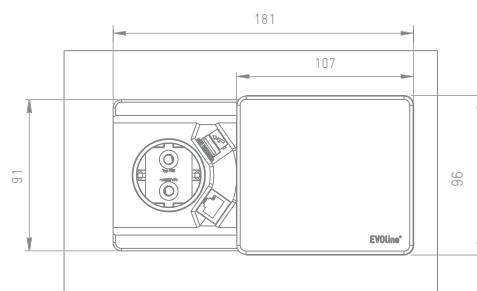

Innovative technology for the smallest of spaces.

EVoline[®] Square80

EVoline Square80 fits into standard openings that are pre-made with a diameter of 80 mm. It provides a power socket, a USB charger, and a data connection.

In its Qi version EVoline Square80 offers an additional wireless charging surface integrated into the cover, for charging of Qi capable mobile phones.

Dimensions in mm

Housing	Plastics, black, white
Cover	Plastics, black, white, lacquered
Installation	Flush-mounted Diameter Ø 80 mm
Surface thickness	10 – 50 mm

International power socket modules

Various data connections

Port diameter 80 mm

Quick installation,
for surface thickness
up to 50 mm

EVOLine®

Schulte Elektrotechnik GmbH & Co. KG

Juengerstrasse 21
D-58515 Luedenscheid
Germany