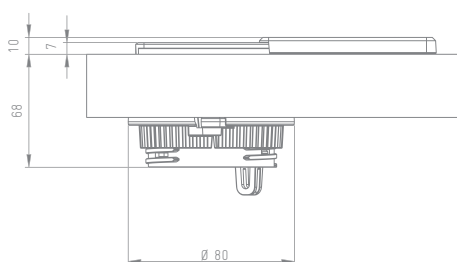

Innovative technology for the smallest of spaces.

EVoline[®] Square80

EVoline Square80 fits into standard openings that are pre-made with a diameter of 80 mm. It provides a power socket, a USB charger, and a data connection.

In its Qi version EVoline Square80 offers an additional wireless charging surface integrated into the cover, for charging of Qi capable mobile phones.

Dimensions in mm

Housing	Plastics, black, white
Cover	Plastics, black, white, lacquered
Installation	Flush-mounted Diameter Ø 80 mm
Surface thickness	10 – 50 mm

International power socket modules

Various data connections

Port diameter 80 mm

Quick installation,
for surface thickness
up to 50 mm

EVOLine®

Schulte Elektrotechnik GmbH & Co. KG

Juengerstrasse 21
D-58515 Luedenscheid
Germany