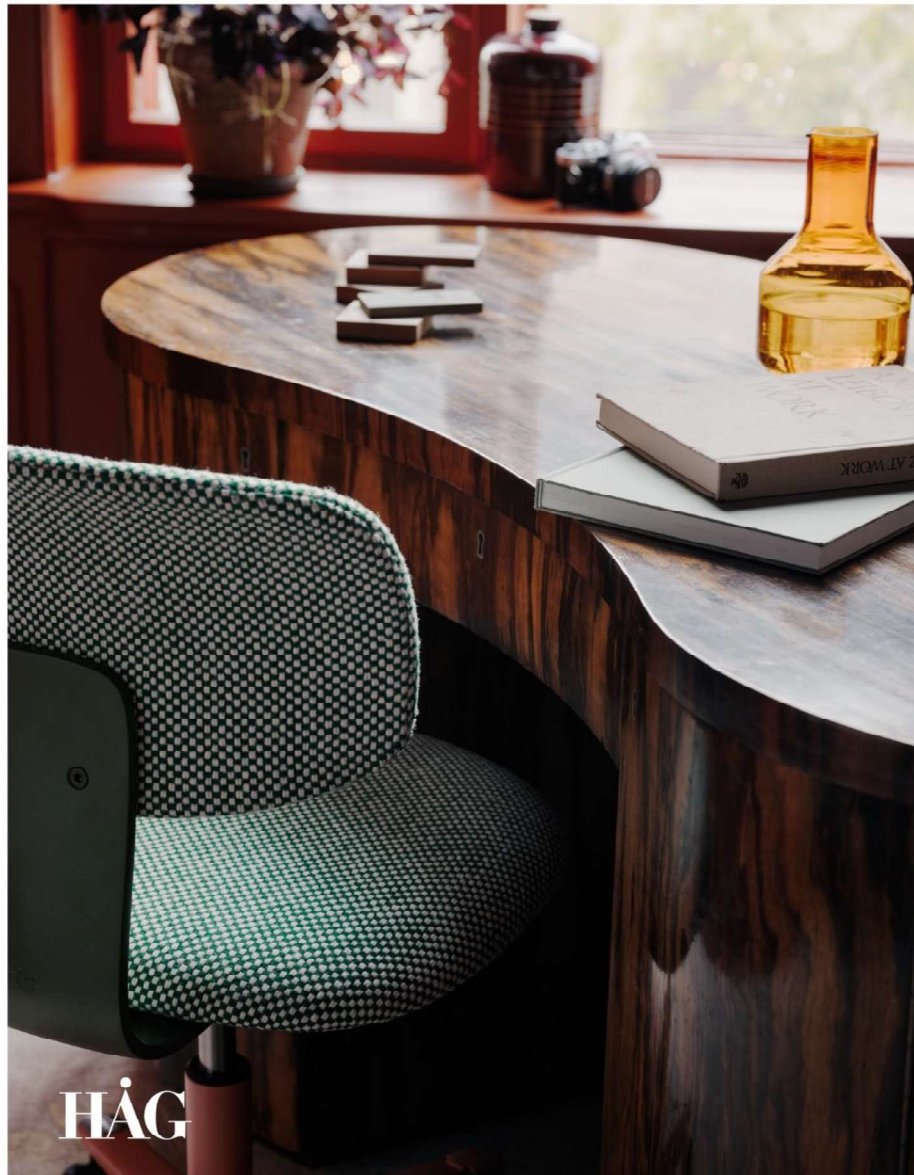

HÅG Tion in Elmosoft Cognac 33004, and Camira, Oceanic OC01.

HÅG Tion in Kvadrat Sisu 805.