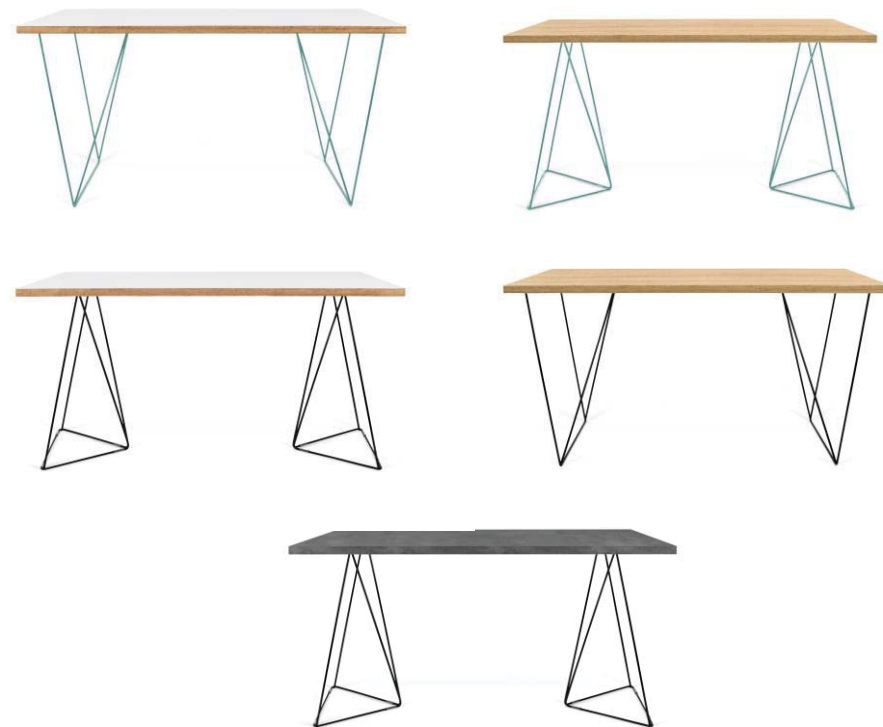

pure black + oak solid wood
pure white + oak solid wood

New
Product

76x110x50 cm (H-W-D)

light oak veneer + pure white

78x130x50 cm (H-W-D)

walnut veneer + black metal legs
light oak veneer + black metal legs

82x119x35 cm (H-W-D)

concrete look melamine + pure black

137x109x40 cm (H-W-D)

concrete look melamine + pure black

New
Product

87x91x49 cm (H-W-D)

pure white + light oak veneer

75x140x75 cm (H-W-D)

75x120x60 cm (H-W-D)

pure white + oak veneer

New
Product

137x104x40 cm (H-W-D)

oak veneer + pure black + black steel legs

89x126x72 cm (H-W-D)

oak veneer + pure black + cable management

New
Product

77x160x90 cm (H-W-D)

Top in concrete look.
Legs in steel lacquered black

75x160/180x90 cm (H-W-D)

In pure white, walnut or oak veneer.
Legs in pure white

For 160x90 cm table top
For 180x90 cm table top

81x120x60 cm (H-W-D)