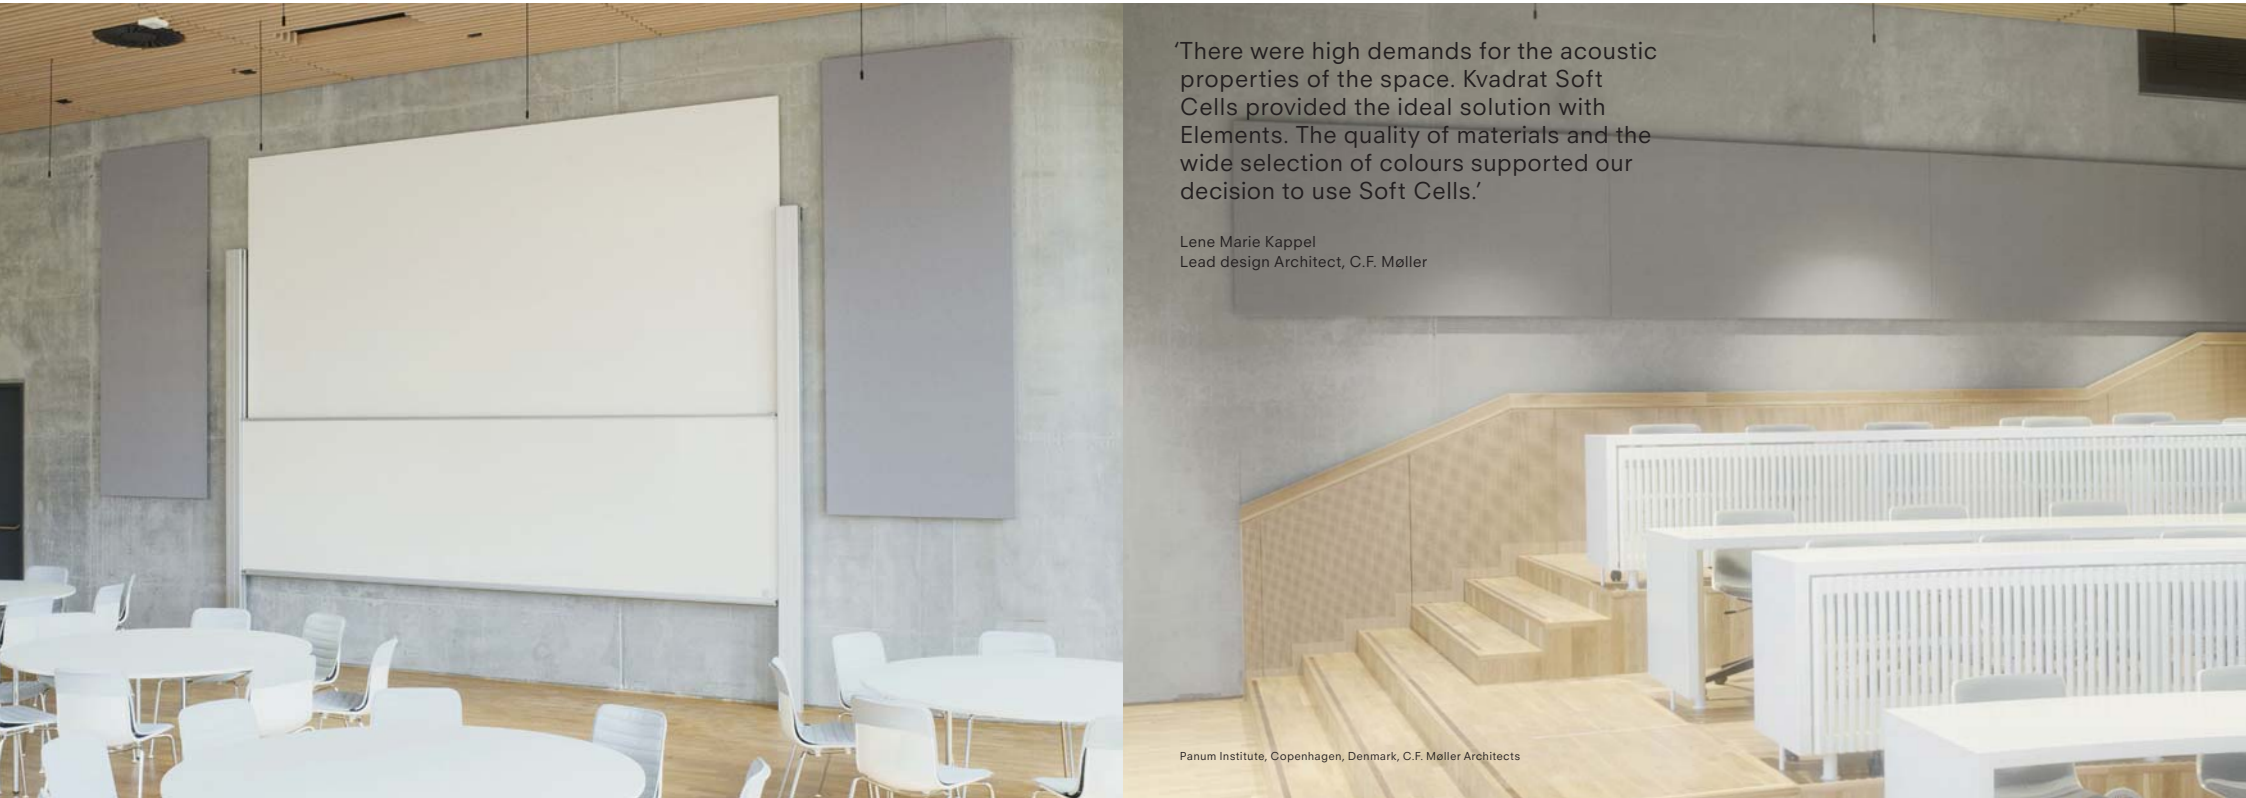

'There were high demands for the acoustic properties of the space. Kvadrat Soft Cells provided the ideal solution with Elements. The quality of materials and the wide selection of colours supported our decision to use Soft Cells.'

Lene Marie Kappel
Lead design Architect, C.F. Møller

Panum Institute, Copenhagen, Denmark, C.F. Møller Architects