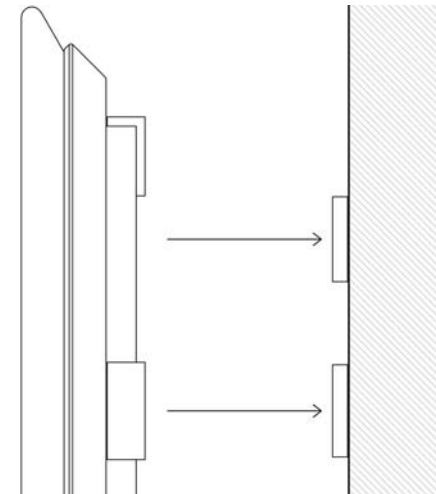

Select from 7 Kvadrat textiles and 242 colours

For acoustic test results,
please visit www.softcells.com

Installation

Elements are easy to install on walls. The magnets allow for quick and simple installation and dismantling.

Material: stainless steel magnets

Total depth of the panels from textile to installation surface: 55 mm

Safety wires are required for installations above 3 metres from the ground

Full installation guide available for download at www.softcells.com