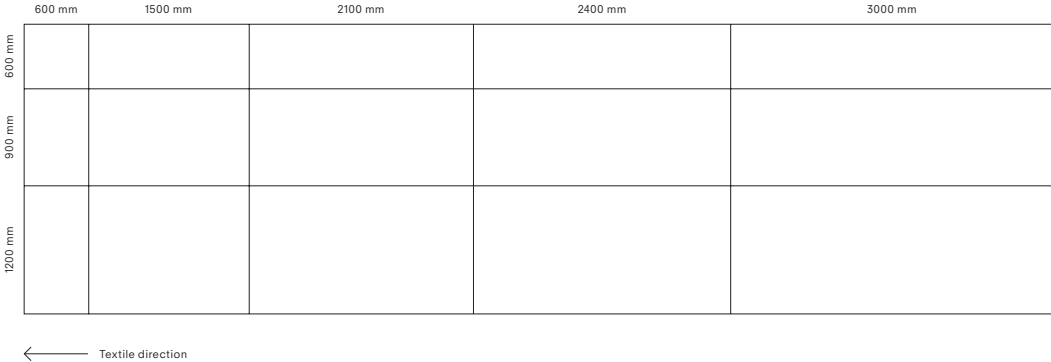

Elements by Kvadrat Soft Cells

Sound control made easy

Elements by Kvadrat Soft Cells is a simple, modular wall system of acoustic panels that help improve sound quality in offices, meeting rooms and any other interior spaces. Built with the proven Soft Cells Broadline technology, the patented panels can be configured to provide Class-A sound absorption and contribute to increased well-being, motivation and productivity.

Due to the front textile layer, Elements also enhance the aesthetics of a room. Available in 15 panel sizes, 7 Kvadrat textiles and 242 colours, Elements make it easy to specify a solution that meets the acoustic and aesthetic needs of the space.

The Elements frames use over 40% recycled aluminium and are produced with minimal waste. Thanks to their sustainable design, Elements support accreditation under global building-certification systems, including DGNB, LEED, BREEAM and more.

- High performance acoustics – up to Class-A sound absorption
- 7 Kvadrat textiles and 242 colour options – all at the same price
- 15 panel sizes
- Easy to plan, purchase and install
- Simple sound control solution
- Sustainable design
- 10-year product warranty

Select from 15 panel sizes