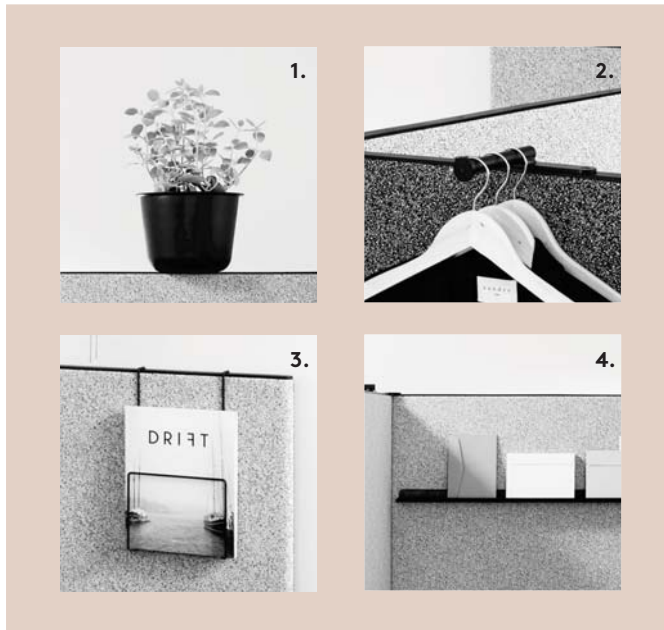

dB

Design: Thomas Bernstrand

abstracta

“More space for the individual”

- 1. dB Flower pot - Black or white lacquered steel
- 2. dB Coat hanger - Black or white lacquered steel
- 3. dB Magazine holder - Black or white lacquered steel
- 4. dB Pen shelf - 1400/1600/1800/2000 mm. Black or white lacquered steel.

dB
 Design: Thomas Bernstrand

dB is a screen system that serves as a discreet scenery set for open office environments and designed to be brought to life by the people who work there. Comes in a variety of colours.

Absorption

acoustic facts

Equivalent Sound Absorption Area
 (m² Sabine)/Unit*

*=Test dimensions, dB floor: 4,8 m² (blue line).
 For more information: acousticfacts.com

Measurements WxHxD (mm)

- 800x1565x165 (dB upholstered floor screen)
- 800x1815x165 (dB screen with whiteboard)
- 800x1565x165 (dB screen with corkboard)