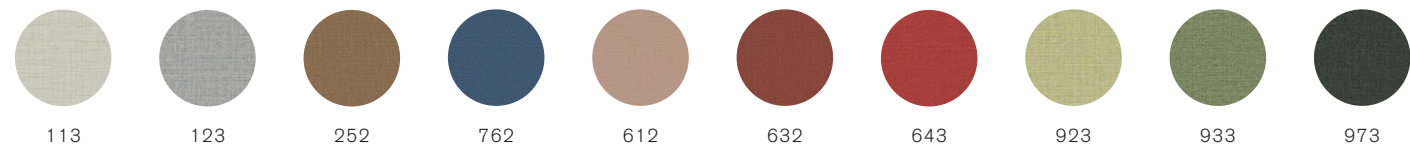

SAWANA DAVIS FABRICS

PRICE GROUP 1

CARLOW CAMIRA FABRICS

PRICE GROUP 1

BLAZER LITE CAMIRA FABRICS

PRICE GROUP 2

REMIX KVADRAT

PRICE GROUP 3