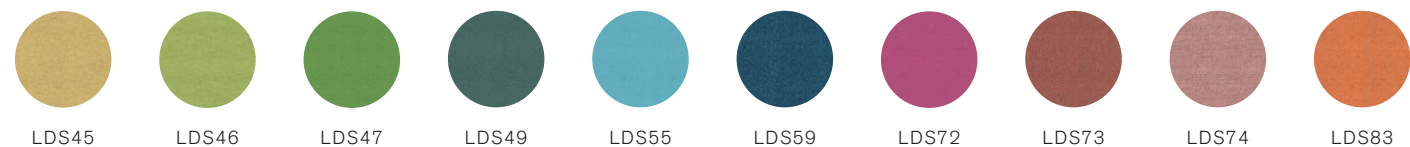

Stain Removal for Wool:
- Dot or gently wipe with a damp cloth.

NOTE! The following fabric colors are only a selection. For more colors see zilenzio.se
Color deviation can occur when viewing PDF and print. To see exact fabric colors, please order a sample from us.

SAWANA DAVIS FABRICS

PRICE GROUP 1

CARLOW CAMIRA FABRICS

PRICE GROUP 1

BLAZER LITE CAMIRA FABRICS

PRICE GROUP 2

REMIX KVADRAT

PRICE GROUP 3

SYNERGY CAMIRA FABRICS

PRICE GROUP 3

MELANGE NAP KVADRAT

PRICE GROUP 4

Zilenzio

Witteveen Projectinrichting
Ouderkerk a/d Amstel
Tel: 020 - 496 5030
info@witteveen.nl
www.scheidingswand.net
www.project-inrichting.nl