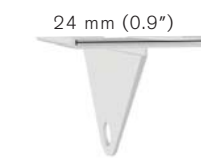

OPTIONAL

Ceiling bracket	art.no 91-292
Extra long wire L5000 mm (196.9")*	art.no 90-060

*2 pcs wire L3000 mm (118.1") are included by default

Ceiling bracket
art.no 91-292

DESIGN

Core of MDF, filling with stone wool with fire class A1 (non-combustible), edges in polyether and externally covered with fabric. Hanged in double wires with cable lock for free adjustment of the angle of the absorber. Wire length 3000 mm (118.1").

DESIGNER

Constance Guisset

SOUND TESTS

SS-EN ISO 354:2003 evaluated according to SS 25269

N10	
Delta One	16
Delta Two	14
Delta Three	25

SPECIFICATION TEXT

Example: Delta One from Zilenzio
Sound absorber with stone wool filling.
Hanged in double wires with cable lock for free adjustment of the angle of the absorber.

Technical specification:
Size: 540 x 1330 mm (21.3" x 52.4")
Fabric: Remix 123 från Kvadrat.