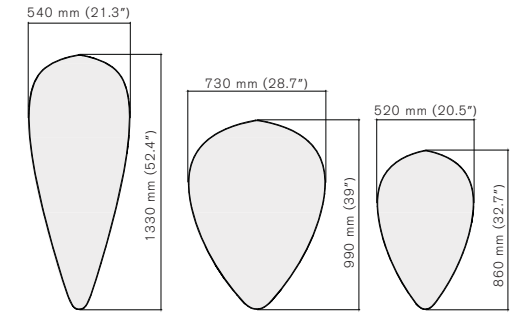

DELTA Ceiling absorber

Sizes

Delta One 540 x 1330 mm (21.3" x 52.4") art. 62-0513	Delta Two 730 x 990 mm (28.7" x 39") art. 62-0709	Delta Three 520 x 860 mm (20.5" x 32.7") art. 62-0508
---	--	--

DIMENSIONS

Delta One:	540 x 1330 mm (21.3" x 52.4")
Delta Two:	730 x 990 mm (28.7" x 39")
Delta Three:	520 x 830 mm (20.5" x 32.7")
Thickness:	60 mm (2.4")

OPTIONAL

Ceiling bracket	art.no 91-292
Extra long wire L5000 mm (196.9")*	art.no 90-060

Technical specification:
Size: 540 x 1330 mm (21.3" x 52.4")
Fabric: Remix 123 från Kvadrat.

STANDARD FABRICS

We have a selection of standard fabrics with different characters.

Sawana	Davis Fabrics	Price group 1
Cara Carlow	Camira Fabrics	Price group 1
Event Screen +	Gabriel	Price group 1
Blazer Lite	Camira Fabrics	Price group 2
Floyd Screen	Kvadrat	Price group 2
Remix	Kvadrat	Price group 3
Blazer, Synergy	Camira Fabrics	Price group 3
Fiord, Melange Nap	Kvadrat	Price group 4