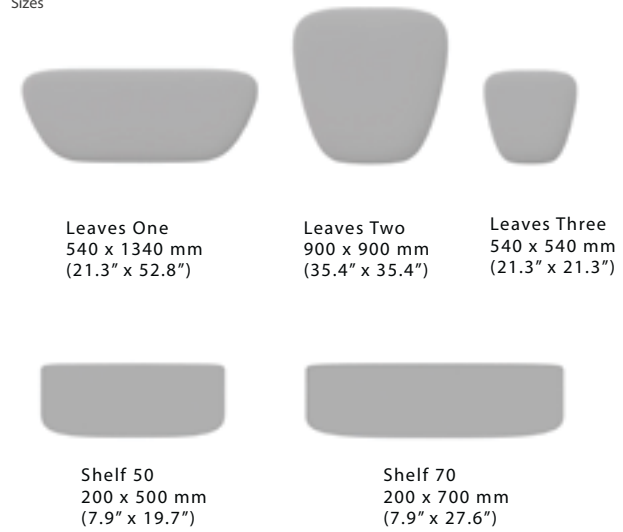

zilenziO

Product sheet

Delta Leaves

Delta

Leaves

Leaves is a modular collection of acoustic wall panels. They are designed in 3 sizes, in order to fit all spaces, from a compact meeting room to a vast open space. They can be used alone or together, horizontally or vertically, and can be combined in an infinite variety of compositions. Their shapes, between geometry and smoothness, allow for refined as well as creative combinations. It adds a bit of playfulness in the workplace. The collection also invites to play with colors and textures, by creating soft camaieus for instance.

2 models of shelves complete the collection. They are specially designed to fit with the panels, to add additional function and to take advantage of walls.

DELTA

Sizes

LEAVES

DESIGNER

Constance Guisset

SOUND TESTS

Technical specification:
Delta Leaves One
Size: 540 x 1340 x 60 mm (21.3" x 52.8" x 2.4")

DIMENSIONS

Leaves One:	540 x 1340 mm (21.3" x 52.8")
Leaves Two:	900 x 900 mm (35.4" x 35.4")
Leaves Three:	540 x 540 mm (21.3" x 21.3")
Thickness:	60 mm (2.4")
Shelf 50	200 x 500 mm (7.9" x 19.7")
Shelf 70	200 x 700 mm (7.9" x 27.6")
Thickness:	26 mm (1")