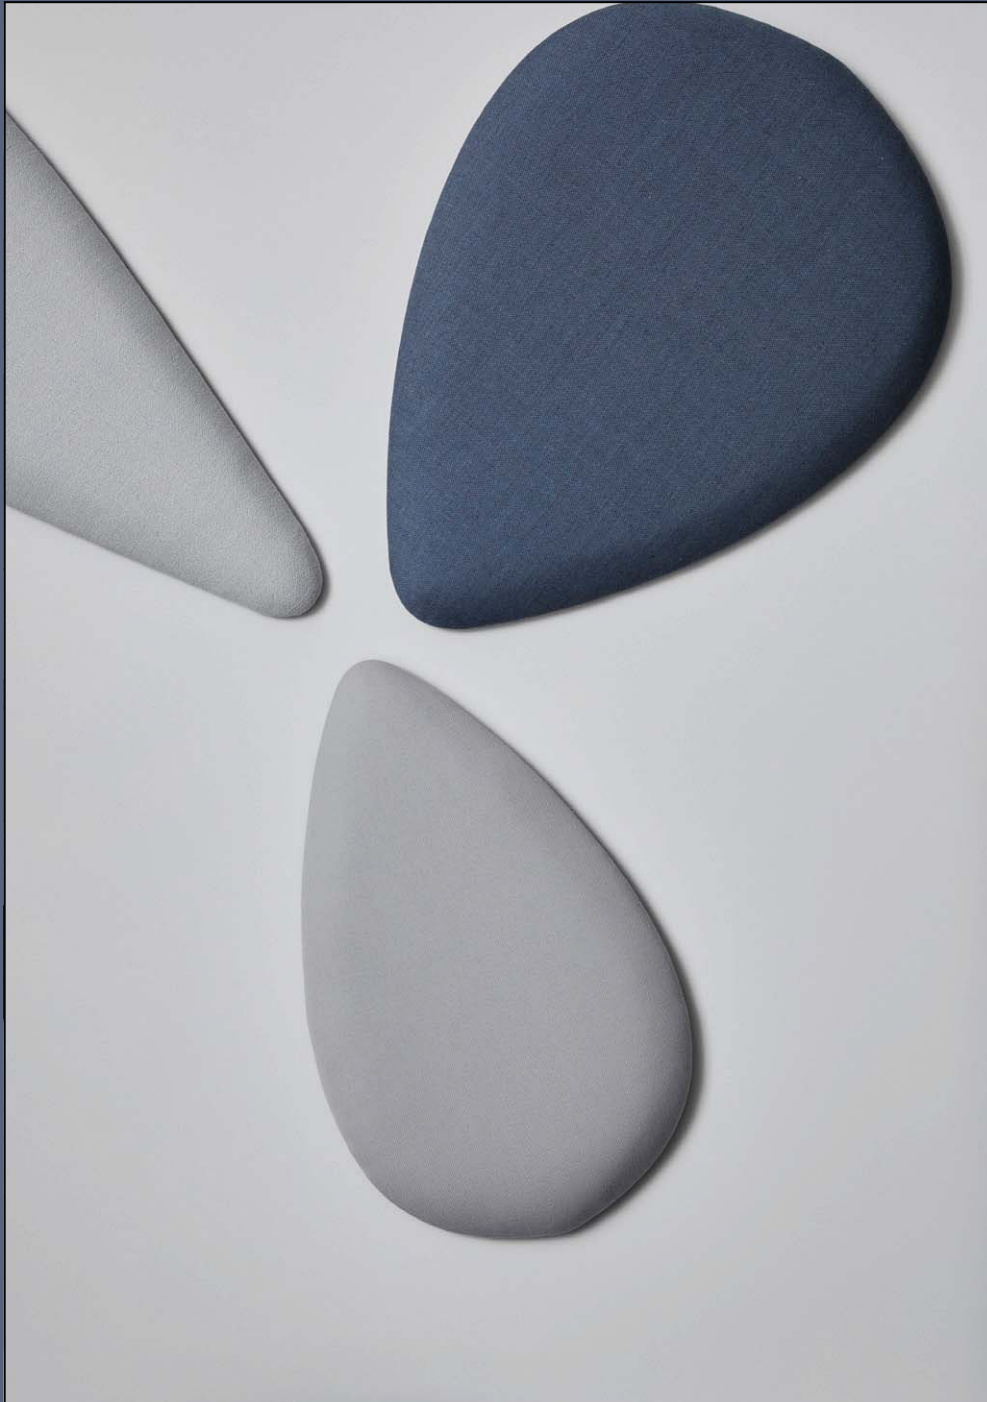

zilenziO

Product sheet

Delta wall

Delta

Wall absorber

Expanding on the aesthetics of the Delta ceiling series, Delta Wall balances its soft curves with reliable acoustic dampening. Its segments are available in different sizes and can be color matched harmoniously to suit all applications and spaces.

DELTA Wall absorber

Sizes

Delta One
540 x 1330 mm
(21.3" x 52.4")
art. 69-0513

Delta Two
730 x 990 mm
(28.7" x 39")
art. 69-0709

Delta Three
520 x 860 mm
(20.5" x 32.7")
art. 69-0508

DIMENSIONS

Delta One:	540 × 1330 mm (21.3" × 52.4")
Delta Two:	730 × 990 mm (28.7" × 39")
Delta Three:	520 × 830 mm (20.5" × 32.7")
Thickness:	60 mm (2.4")

DESIGN

Core of MDF, filling with stone wool filling with fire class A1 (non-combustible), edges in polyether and externally covered with fabric.
Mounted with velcro strip, which is 10 mm (0.4") from the wall.

Technical specification:
Delta One Wall
Size: 540 x 1330 x 60 mm (21.3" x 52.4" x 2.4")
Fabric: Fiord från Kvadrat

STANDARD FABRICS

We have a selection of standard fabrics with different characters.

Sawana	Davis Fabrics	Price group 1
Cara Carlow	Camira Fabrics	Price group 1
Event Screen +	Gabriel	Price group 1
Blazer Lite	Camira Fabrics	Price group 2
Floyd Screen	Kvadrat	Price group 2
Remix	Kvadrat	Price group 3
Blazer, Synergy	Camira Fabrics	Price group 3
Fiord, Melange Nap	Kvadrat	Price group 4