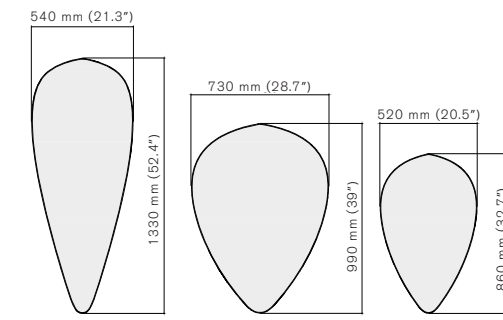

zilenziO

Product sheet

Delta wall

Delta

Wall absorber

Expanding on the aesthetics of the Delta ceiling series, Delta Wall balances its soft curves with reliable acoustic dampening. Its segments are available in different sizes and can be color matched harmoniously to suit all applications and spaces.

DELTA Wall absorber

Sizes

Delta One
540 x 1330 mm
(21.3" x 52.4")
art. 69-0513

Delta Two
730 x 990 mm
(28.7" x 39")
art. 69-0709

Delta Three
520 x 860 mm
(20.5" x 32.7")
art. 69-0508

DIMENSIONS

Delta One:	540 × 1330 mm (21.3" × 52.4")
Delta Two:	730 × 990 mm (28.7" × 39")
Delta Three:	520 × 830 mm (20.5" × 32.7")
Thickness:	60 mm (2.4")

Technical specification:
Delta One Wall
Size: 540 x 1330 x 60 mm (21.3" x 52.4" x 2.4")
Fabric: Fiord från Kvadrat

STANDARD FABRICS

We have a selection of standard fabrics with different characters.

Sawana	Davis Fabrics	Price group 1
Cara Carlow	Camira Fabrics	Price group 1
Event Screen +	Gabriel	Price group 1
Blazer Lite	Camira Fabrics	Price group 2
Floyd Screen	Kvadrat	Price group 2
Remix	Kvadrat	Price group 3
Blazer, Synergy	Camira Fabrics	Price group 3
Fiord, Melange Nap	Kvadrat	Price group 4