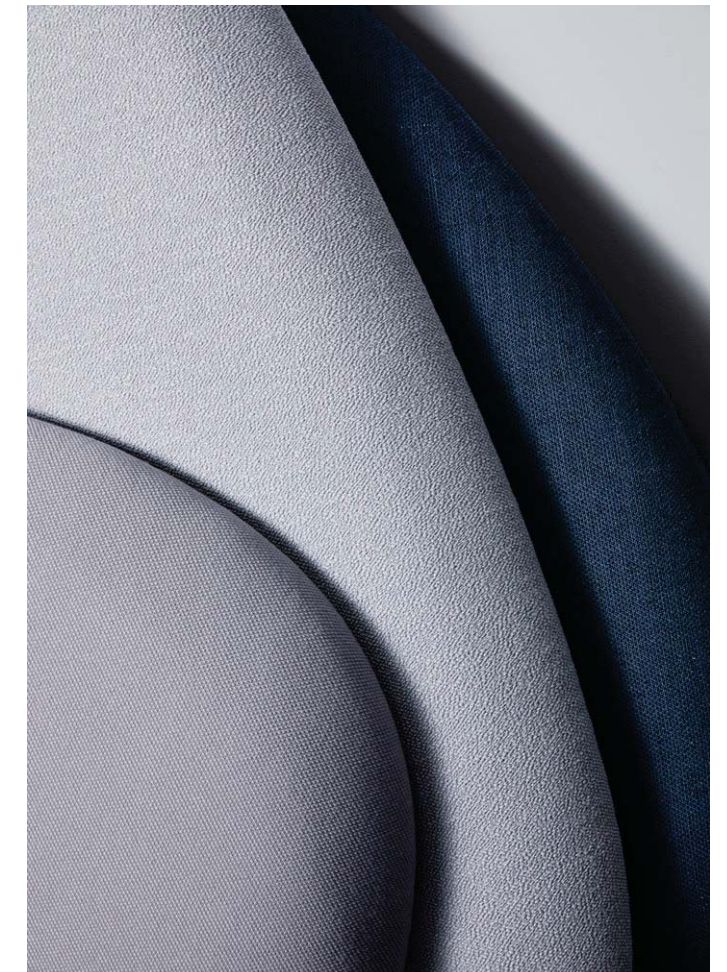

zilenziO

Product sheet

Delta wall

Delta

Wall absorber

Expanding on the aesthetics of the Delta ceiling series, Delta Wall balances its soft curves with reliable acoustic dampening. Its segments are available in different sizes and can be color matched harmoniously to suit all applications and spaces.

DESIGNER

Constance Guisset

SOUND TESTS

SS-EN ISO 354, ISO 11654 Class A
SS-EN ISO 354:2003 evaluated according to SS 25269

SPECIFICATION TEXT

Example: Delta Wall from Zilenzio.
Core of MDF, filling of stone wool, edges in polyether and externally covered with fabric.
Fitted with suspension strip, which is 19 mm (0.7") from the wall.

Technical specification:
Delta One Wall
Size: 540 x 1330 x 60 mm (21.3" x 52.4" x 2.4")
Fabric: Fiord från Kvadrat

STANDARD FABRICS

We have a selection of standard fabrics with different characters.

Sawana	Davis Fabrics	Price group 1
Cara Carlow	Camira Fabrics	Price group 1
Event Screen +	Gabriel	Price group 1
Blazer Lite	Camira Fabrics	Price group 2
Floyd Screen	Kvadrat	Price group 2
Remix	Kvadrat	Price group 3
Blazer, Synergy	Camira Fabrics	Price group 3
Fiord, Melange Nap	Kvadrat	Price group 4