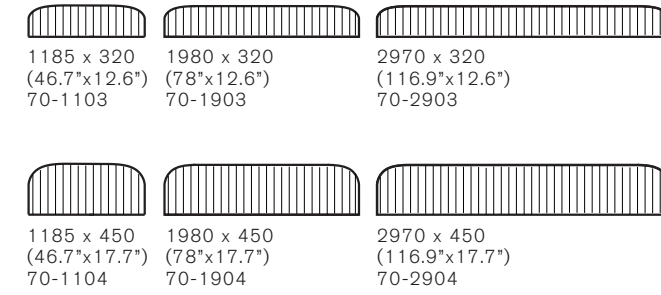

# zilenzi0

Product sheet

Focus fable

**FOCUS** Table screen

**DIMENSIONS**

Width:	1185, 1980, 2970 mm	46.7", 78", 116.9"
Height:	320, 450 mm	12.6", 17.7"
Thickness:	10 mm	0.4"

**DESIGN**

The screen surface is entirely of fabric, which is supported on the inner surface by MDF strips of thickness 2.5 mm (0.1"). Focus has been sewn with a characteristic seam that enables it to be folded.

**DESIGNER**

Note Design Studio

**ENVIRONMENT AND QUALITY**

Approved according to Möbelfakta

**SOUND TESTS**

SS-EN ISO 354:2003 evaluated according to SS 25269

N10	
1185 x 320 mm (46.7"x12.6")	33
1980 x 320 mm (78"x12.6")	20
2970 x 320 mm (116.9"x12.6")	13
1185 x 450 mm (46.7"x17.7")	20
1980 x 450 mm (78"x17.7")	13
2970 x 450 mm (116.9"x17.7")	9