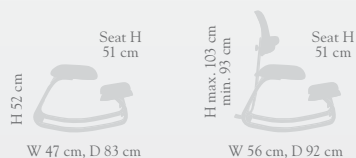

ADDITIONAL ACCESSORIES

Backrest: The optional, adjustable backrest provides the dynamic variation ideal for a long day of work and relaxation.

Soft tapes: To protect delicate floors, available in natural and black.