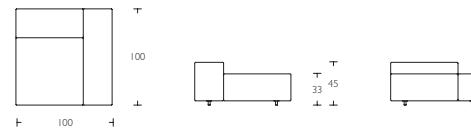

Grow Chaiselounge right