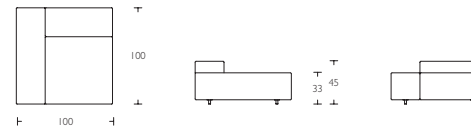

Grow Chaiselounge left