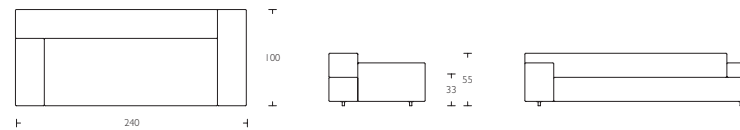

Witteveen Projectinrichting
Ouderkerk a/d Amstel
Tel: 020 - 496 5030
Fax: 020 - 496 3052
info@witteveen.nl
www.project-inrichting.nl

Grow Chaiselounge right

Grow Chaiselounge left

Grow Sofa

Grow Accessories

Suggestions of combinations

Grow
Sofa system
by Teruhiro Yanagihara

- S Sits och rygg i kallskum svept med flammfiber. Klädd i tyg eller i läder. Trä stomme med Nozag fjäder. Ben i krom.
- En Seat and back in cold foam with flameproof fibre. Upholstered in fabric or leather. Wooden frame with Nozag spring system. Chromed legs.
- G Sitz und Lehne aus nicht entflammarem Kaltschaum. Stoff- oder Lederbezug. Holzrahmen mit Nozag-Federung. Füße aus verchromtem Stahl.