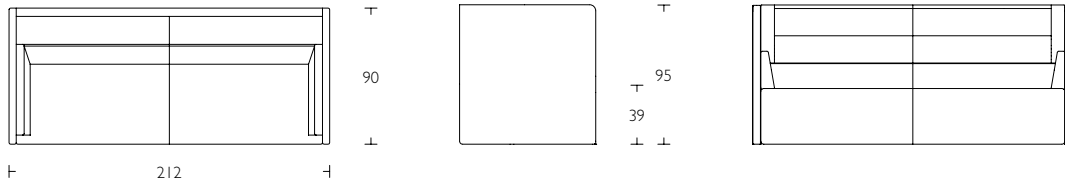

En Seat and back in cold foam with flameproof fibre. Fixed fabric upholstery. Wooden frame with Nozag spring system. Chromed legs.

Float high Sofa

Grow
Sofa system
by Teruhiro Yanagihara

Witteveen Projectinrichting
Ouderkerk a/d Amstel
Tel: 020 - 496 5030
Fax: 020 - 496 3052
info@witteveen.nl
www.project-inrichting.nl