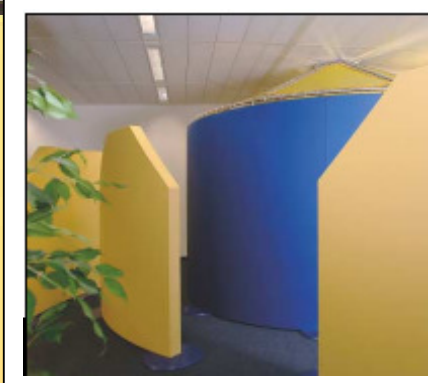

Radiuse becomes more complex, the concentration on the task more intensive.

MEETING PAVILLON WITH TEXTILE CEILING

Our meeting pavillon is equipped with individual created and coloured textiles, covered with a stainless steel frame. The fabric ceiling of our meeting point are available with the logo of the cusomer in digital printed quality too.