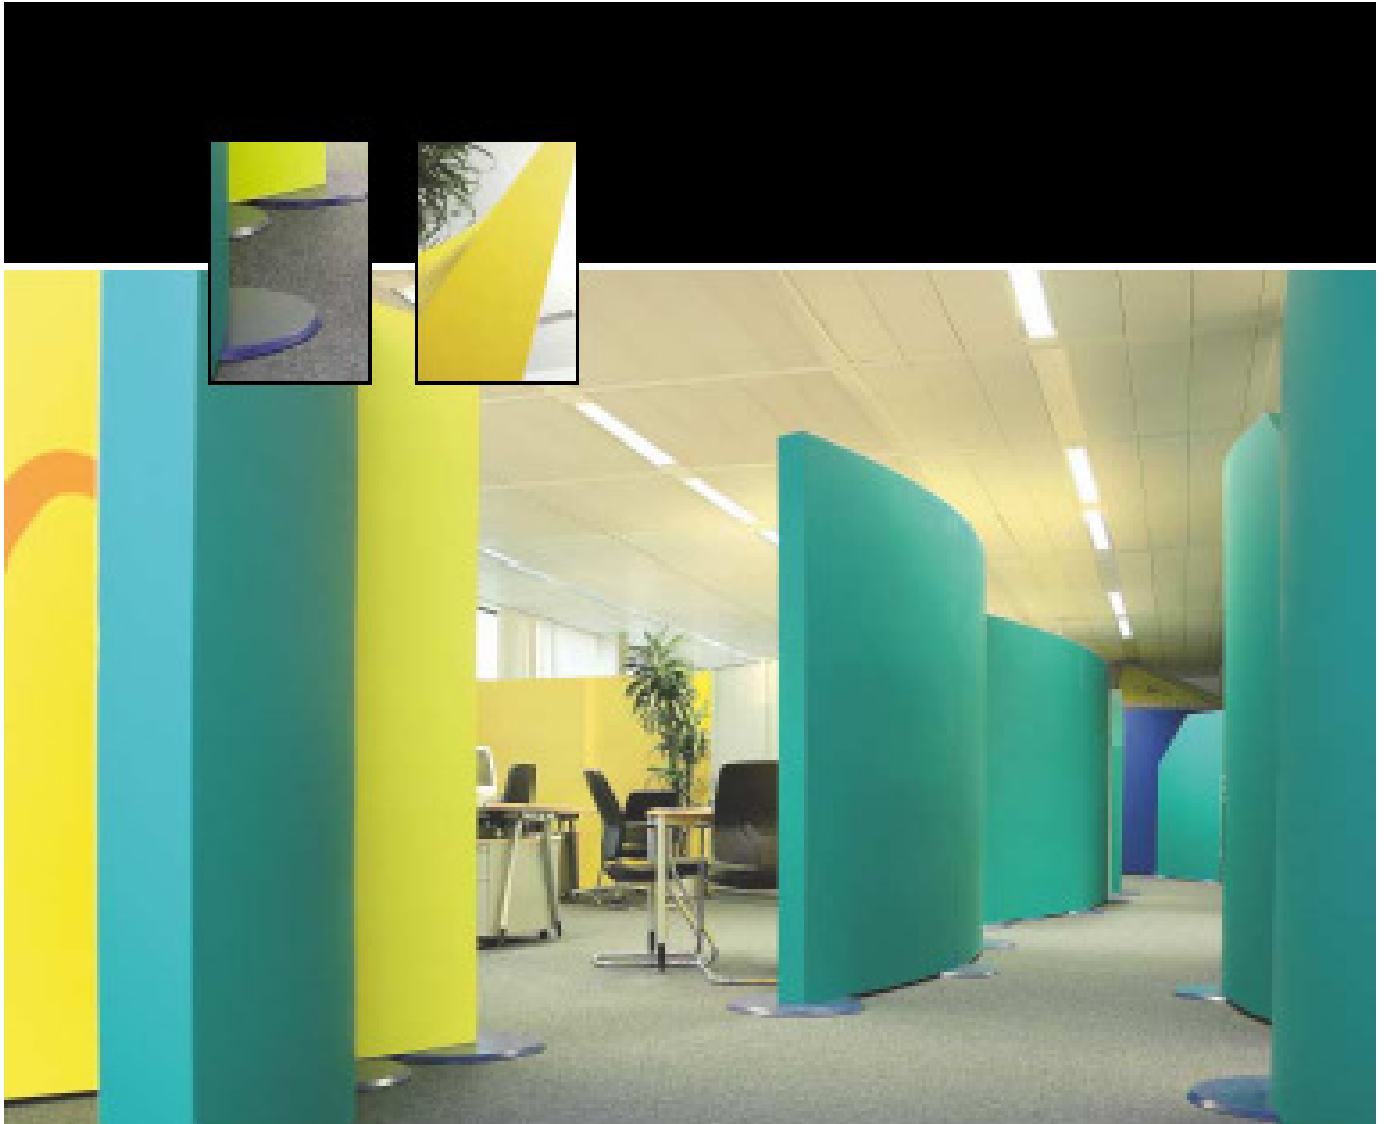

Azzaretto company is working in a modern industrial area, with computer controlled productions lines. Our partitions are produced according the rules of DIN EN ISO.

We are the partner for the following tasks: Consulting, planning, design and production of interior for office and administrative buildings, entrance and congress halls, exhibitions and shops.

Our innovative partitions are available in 68 different sizes and 108 surfaces. We took out a patent for this special production.

PARTITIONS – DESIGN – COLOUR - LIVE

The work becomes harder and harder, the managers, leaders as well as the accountants has to do the same work within shorter periods. The noises are powerfull, how should they do their concentrate work and create new innovative ideas?

Radiuse becomes more complex, the concentration on the task more intensive.

MEETING PAVILLON WITH TEXTILE CEILING

Our meeting pavillon is equipped with individual created and coloured textiles, covered with a stainless steel frame. The fabric ceiling of our meeting point are available with the logo of the cusomer in digital printed quality too.